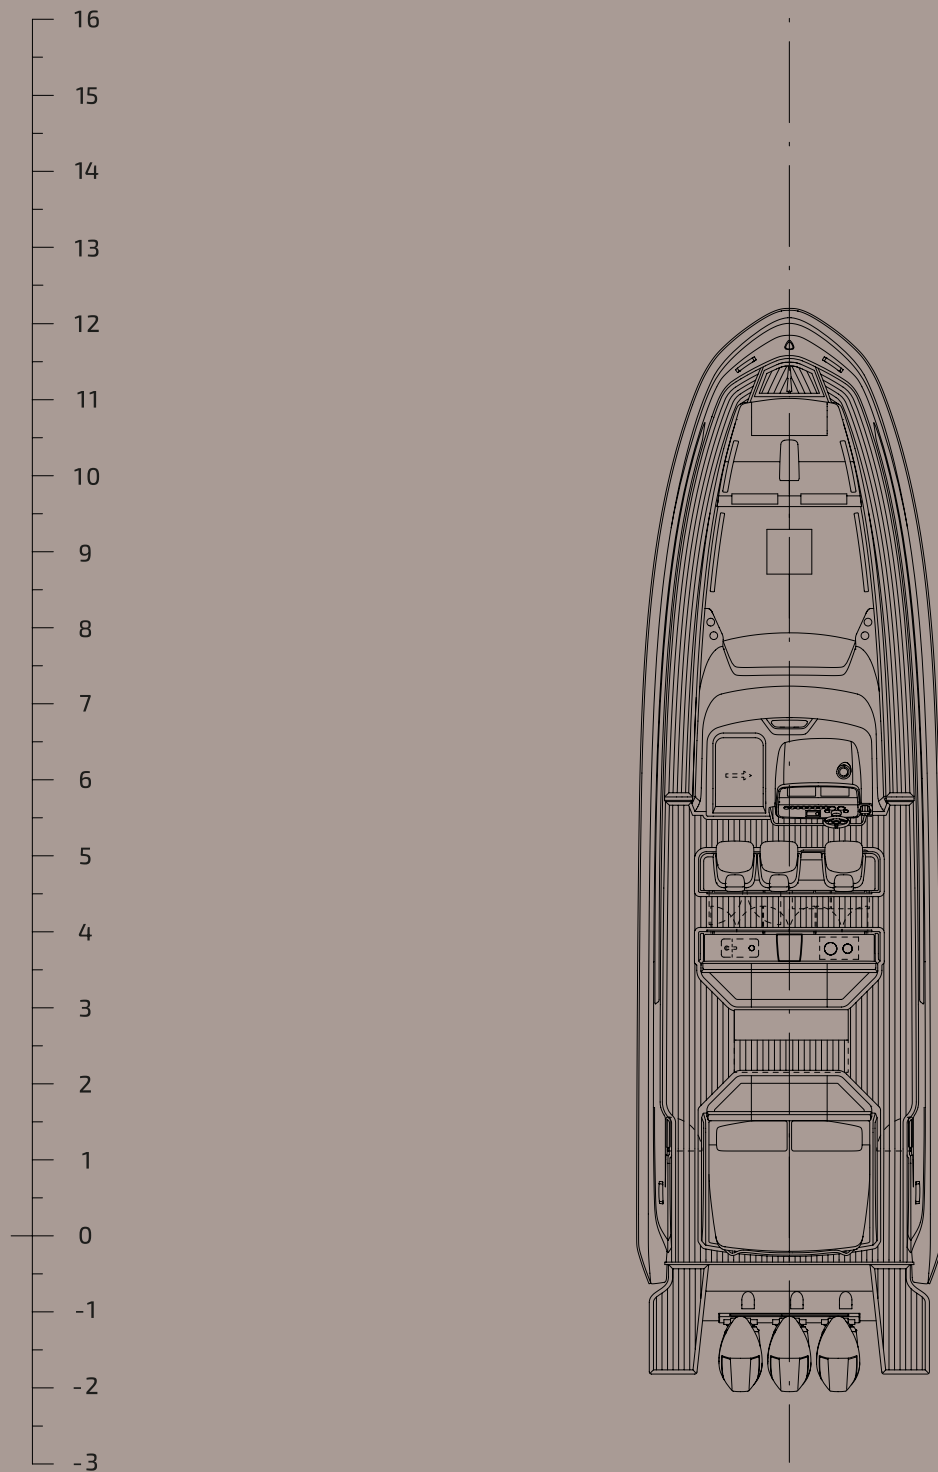

REBEL 47

MAIN DECK