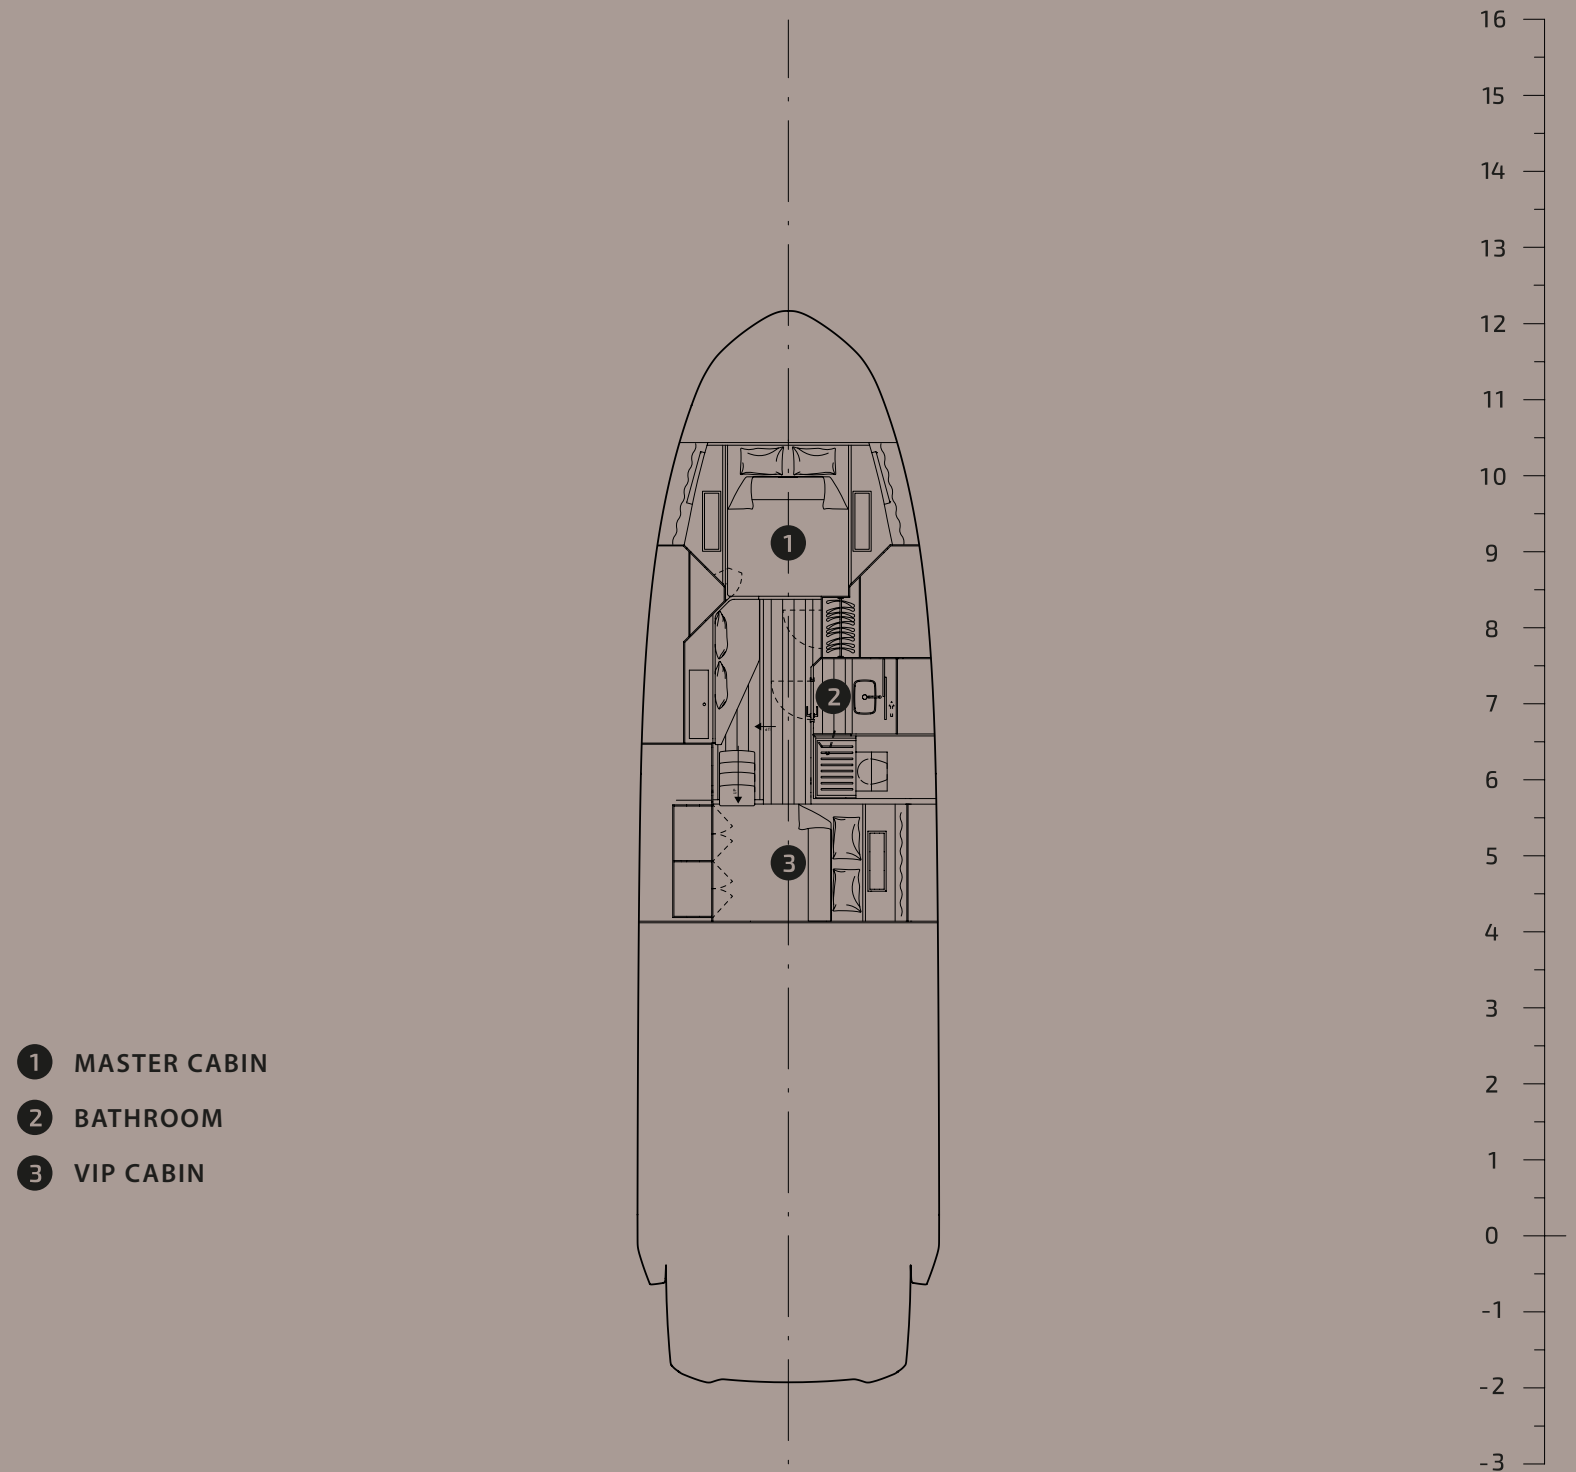

LOWER DECK

- 1 MASTER CABIN
- 2 BATHROOM
- 3 VIP CABIN

**PETREL GLOBAL SHIPS
& BOATS TRADING LLC**

Office 621, 6th Floor Block A, Business Village.
Port-Saeed Deira, Dubai UAE
www.petrel-global.com, tel.: +971 52 821 6411

REBEL 47