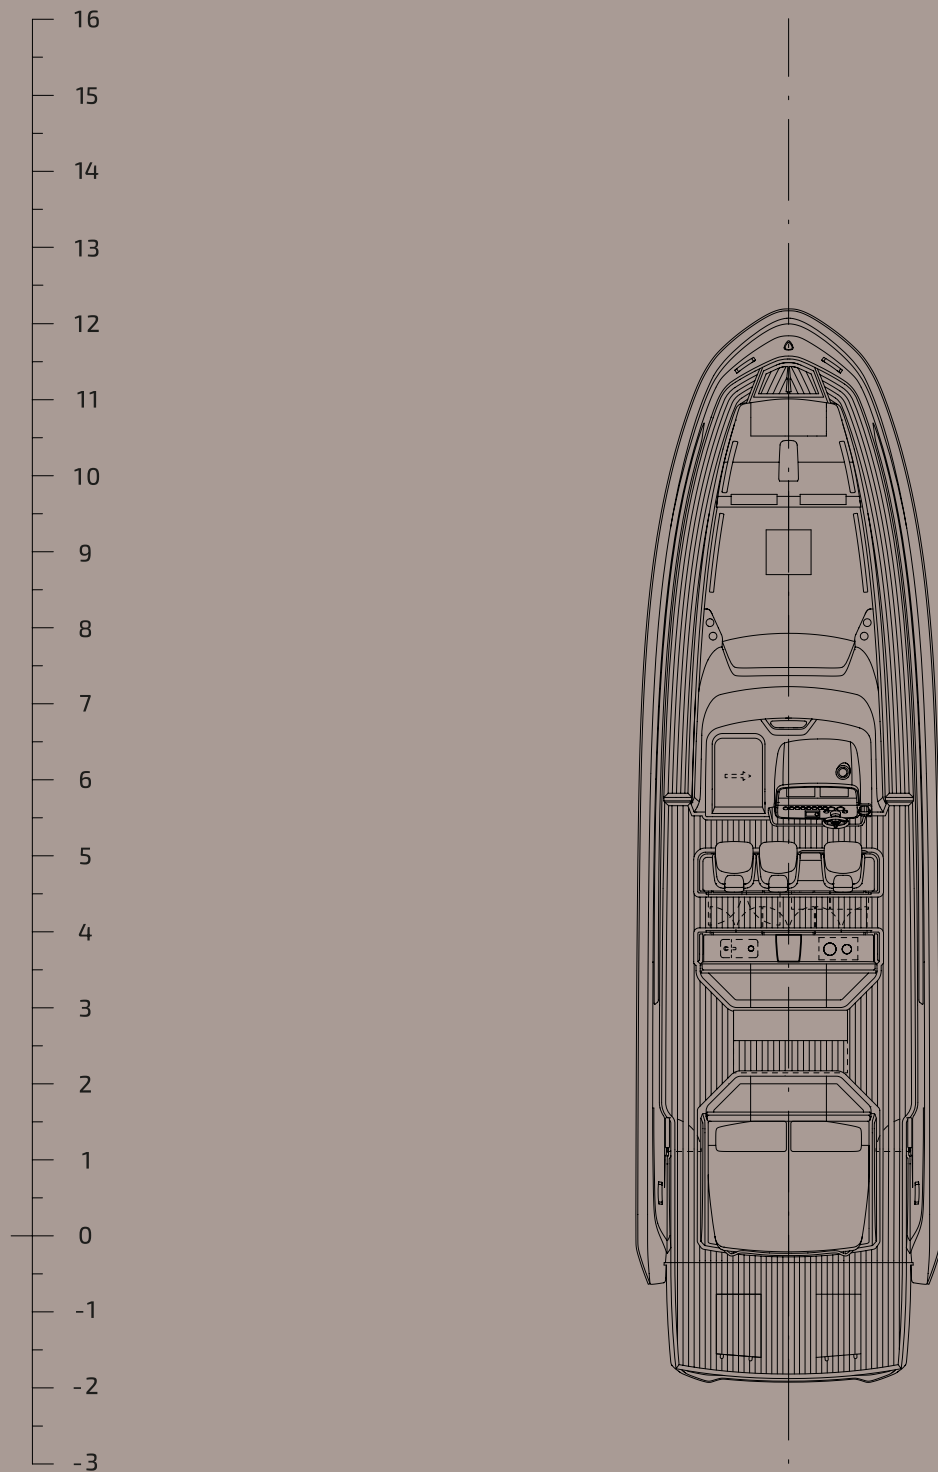

REBEL 47

MAIN DECK