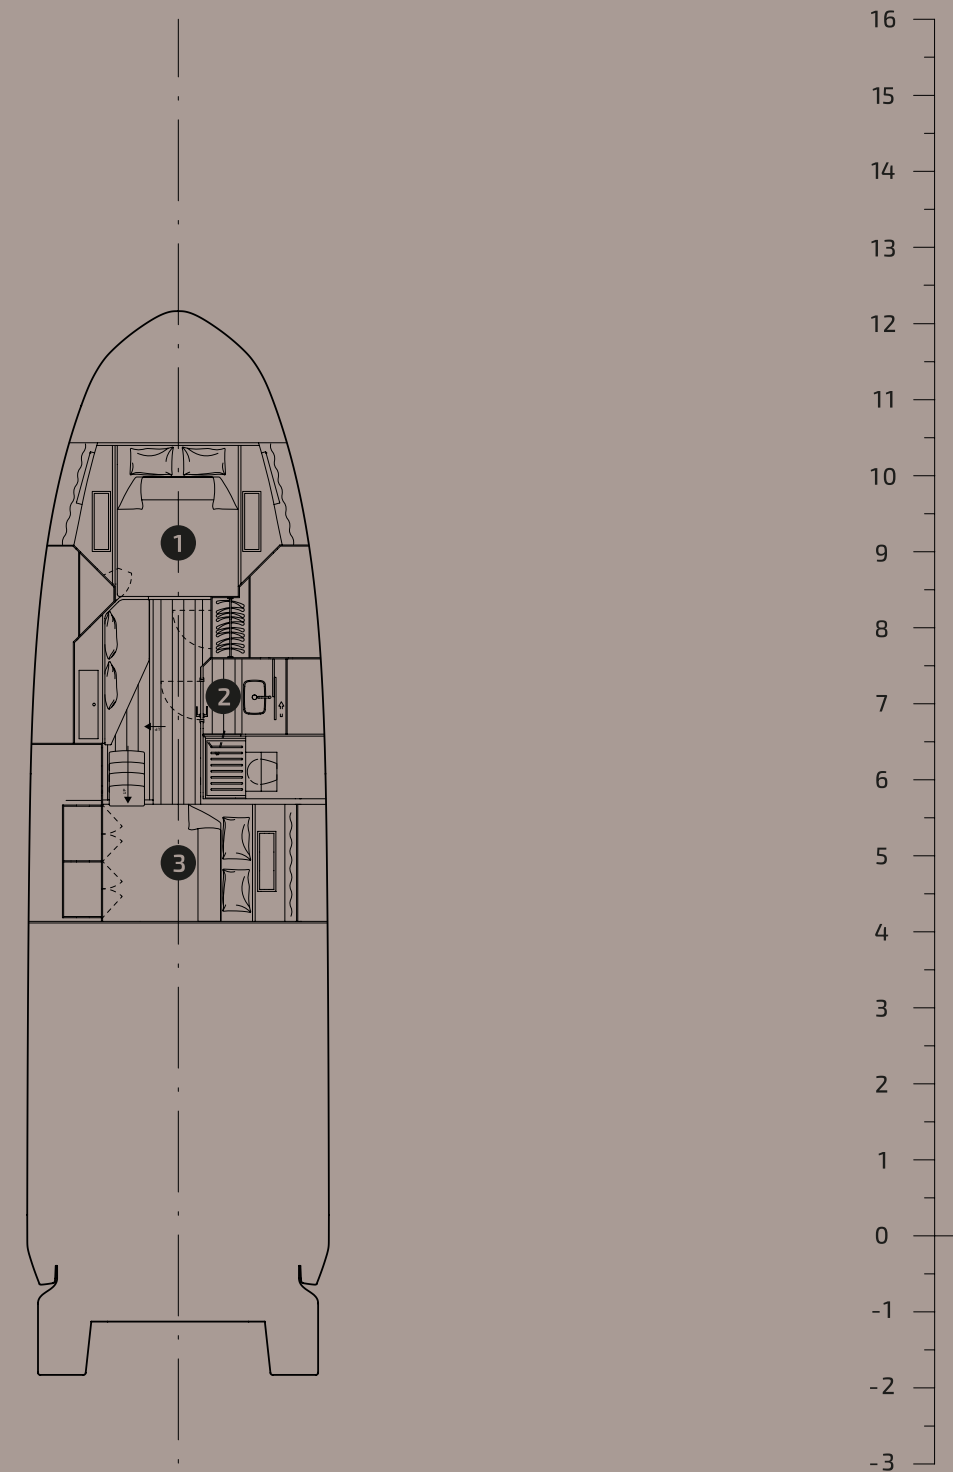

REBEL 47

REBEL 47

MAIN DECK

LOWER DECK

- 1 MASTER CABIN
- 2 BATHROOM
- 3 VIP CABIN

**PETREL GLOBAL SHIPS
& BOATS TRADING LLC**

Office 621, 6th Floor Block A, Business Village.
Port-Saeed Deira, Dubai UAE
www.petrel-global.com, tel.: +971 52 821 6411

REBEL 47

REBEL 47

INBOARD

OUTBOARD

TECHNICAL CHARACTERISTICS	INBOARD	OUTBOARD
Overall length	14.06 m	14,50 m
EC certifying length	13,07 m	13,07 m
Max Beam	4,03 m	4,03 m
Draft to the prop	0,70 m	0,70 m
Tubes (foam filled antishock)	D share	D share
Hull type	V Hull	V Hull
Dead rise	19.2°	19.2°
Dry weight with standard engines	12.0 t	11.5 t
Fuel tank capacity	2x750 L	1x2500 L
Water tank capacity	220 L	220 L
Waste tank capacity	52 L	52 L
Homologation category	CE-B	CE-B
Person capacity	18	18
Sleeping accommodation	4	4
Maximum installable power	648 kW	1324 kW
Suggested engine	2xVolvo D6 440 hp	4xYamaha 425 hp XTO
Transmission	Stern Drive	Outboards
Max speed	38 kn	50 kn
Cruise speed	26/30 kn	28/32 kn
Consumption (speed)	100 L/h (26 Kn)	150 L/h (28 Kn)
Range at cruise speed	390 NM	280 NM
Project	Sacs Tecnorib	
Design	Christian Grande Design Works	