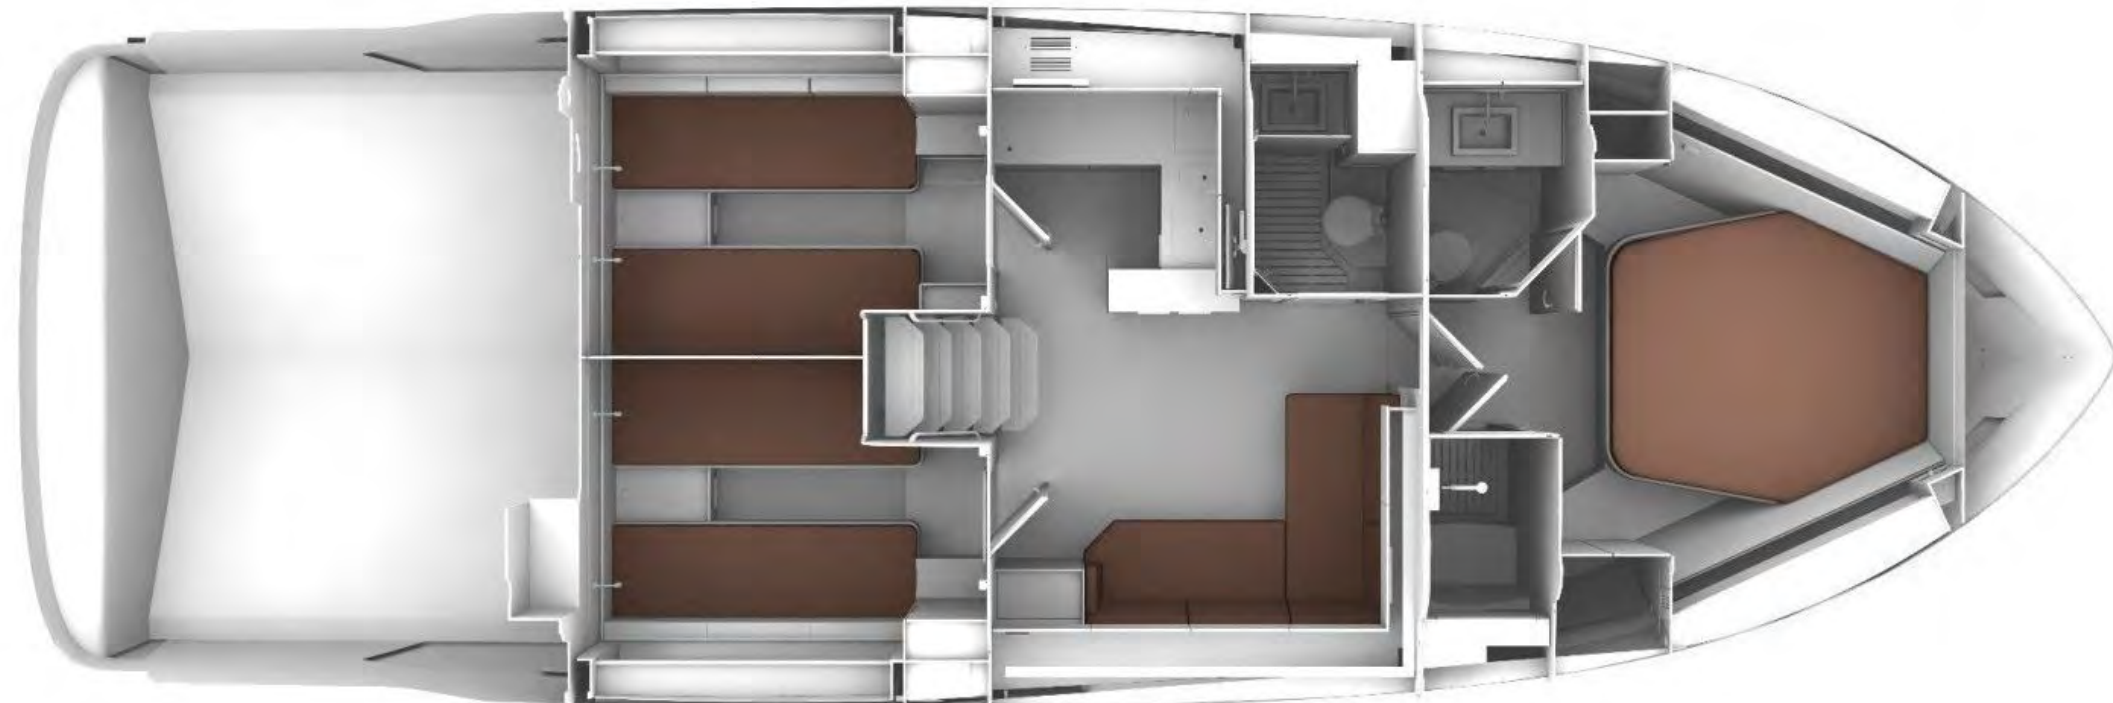

Deck equipment:

- hydraulic bathing platform maximum load
450 kg
- bathing ladder
- teak on cockpit floor
- bathing platform with teak
- sun pad on foredeck with foldable
backrest
- cockpit upholstery "Silvertex"
- bimini
- anchor, 20 kg, incl.
- chain galvanized (10 mm, 50 m)

Interior equipment:

- refrigerator(2)80 liters, 12 V
- icemaker
- TV
- air conditioning, reverse cycle, 26.000
BTU, 2 units for salon, master cabin and
guests cabins

LAYOUT

MAIN DECK

LOWER DECK

**PETREL GLOBAL SHIPS
& BOATS TRADING LLC**