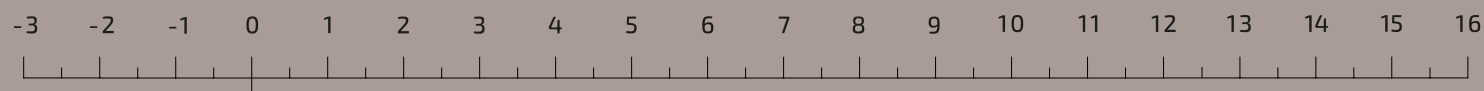

# REBEL 55

INBOARD

OUTBOARD

TECHNICAL CHARACTERISTICS	INBOARD	OUTBOARD
Overall length	17.00 m	17,3 m
EC certifying length	16,02 m	16,02 m
Max Beam	5,28 m	5,28 m
Draft to the prop	0,83 m	0,83 m
Tubes	D share	D share
Hull type	V Hull	V Hull
Dead rise	18.7°	18.7°
Dry weight with standard engines	25.0 t	21.0 t
Fuel tank capacity	2x1000 L/2x1250 L	1x3500 L
Water tank capacity	400 L	400 L
Waste tank capacity	200 L	200 L
Homologation category	CE-A	CE-A
Person capacity	22	22
Sleeping accommodation	4+1	4+1
Maximum installable power	1470 kW	1764 kW
Suggested engine	2xVolvo D13-IPS1350 1000 hp	4xMercury 600 hp
Transmission	IPS	Outboards
Max speed	38.5 kn	48 kn
Cruise speed	30/32 kn	30/36 kn
Consumption (speed)	260 L/h (30 Kn)	400 L/h (32 Kn)
Range at cruise speed	280NM	270 NM
Project	Sacs Tecnorib	
Design	Christian Grande Design Works	