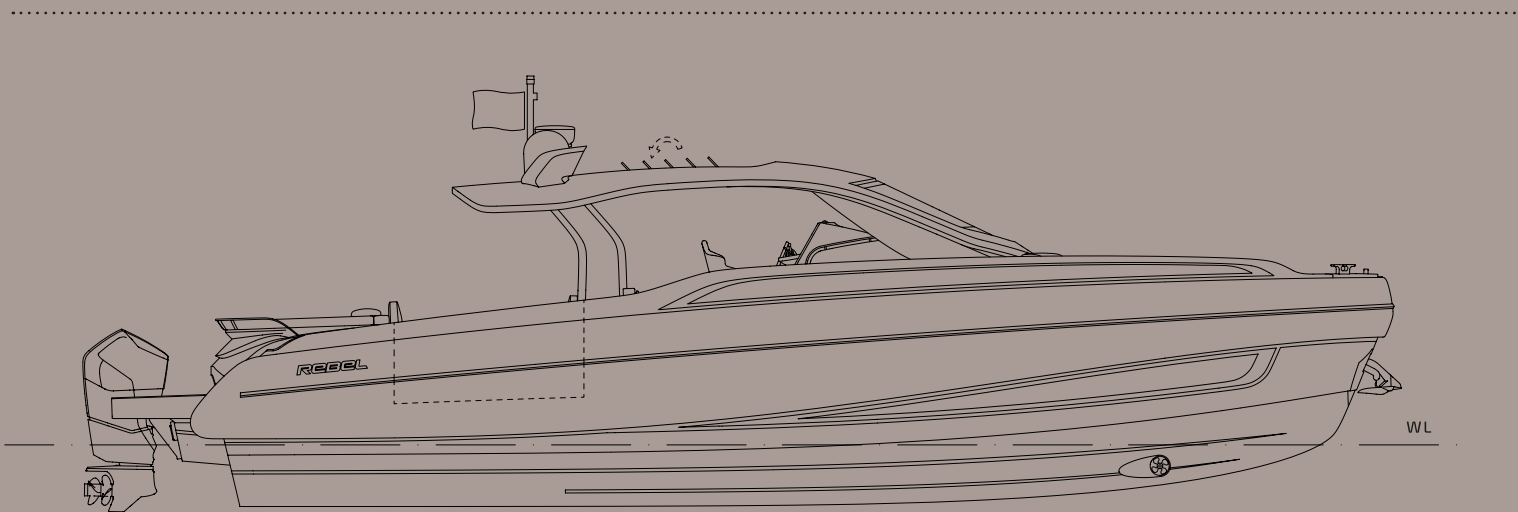

OUTBOARD

TECHNICAL CHARACTERISTICS	INBOARD	OUTBOARD
Overall length	17.00 m	17,3 m
EC certifying length	16,02 m	16,02 m
Max Beam	5,28 m	5,28 m
Draft to the prop	0,83 m	0,83 m
Tubes	D share	D share
Hull type	V Hull	V Hull
Dead rise	18.7°	18.7°
Dry weight with standard engines	25.0 t	21.0 t
Fuel tank capacity	2x1000 L/2x1250 L	1x3500 L
Water tank capacity	400 L	400 L
Waste tank capacity	200 L	200 L
Homologation category	CE-A	CE-A
Person capacity	22	22
Sleeping accommodation	4+1	4+1
Maximum installable power	1470 kW	1764 kW
Suggested engine	2xVolvo D13-IPS1350 1000 hp	4xMercury 600 hp
Transmission	IPS	Outboards
Max speed	38.5 kn	48 kn
Cruise speed	30/32 kn	30/36 kn
Consumption (speed)	260 L/h (30 Kn)	400 L/h (32 Kn)
Range at cruise speed	280NM	270 NM
Project	Sacs Tecnorib	
Design	Christian Grande Design Works	

The Rebel 55 embodies dynamism, energy, and innovation, redefining the concept of the maxi boat. With its cutting-edge design, it offers unmatched versatility and performance, taking you wherever your journey leads, while delivering a fresh perspective on luxury and adventure.

**PETREL GLOBAL SHIPS
& BOATS TRADING LLC**

Office 621, 6th Floor Block A, Business Village.
Port-Saeed Deira, Dubai UAE
www.petrel-global.com., tel.: +971 52 821 6411

REBEL 55