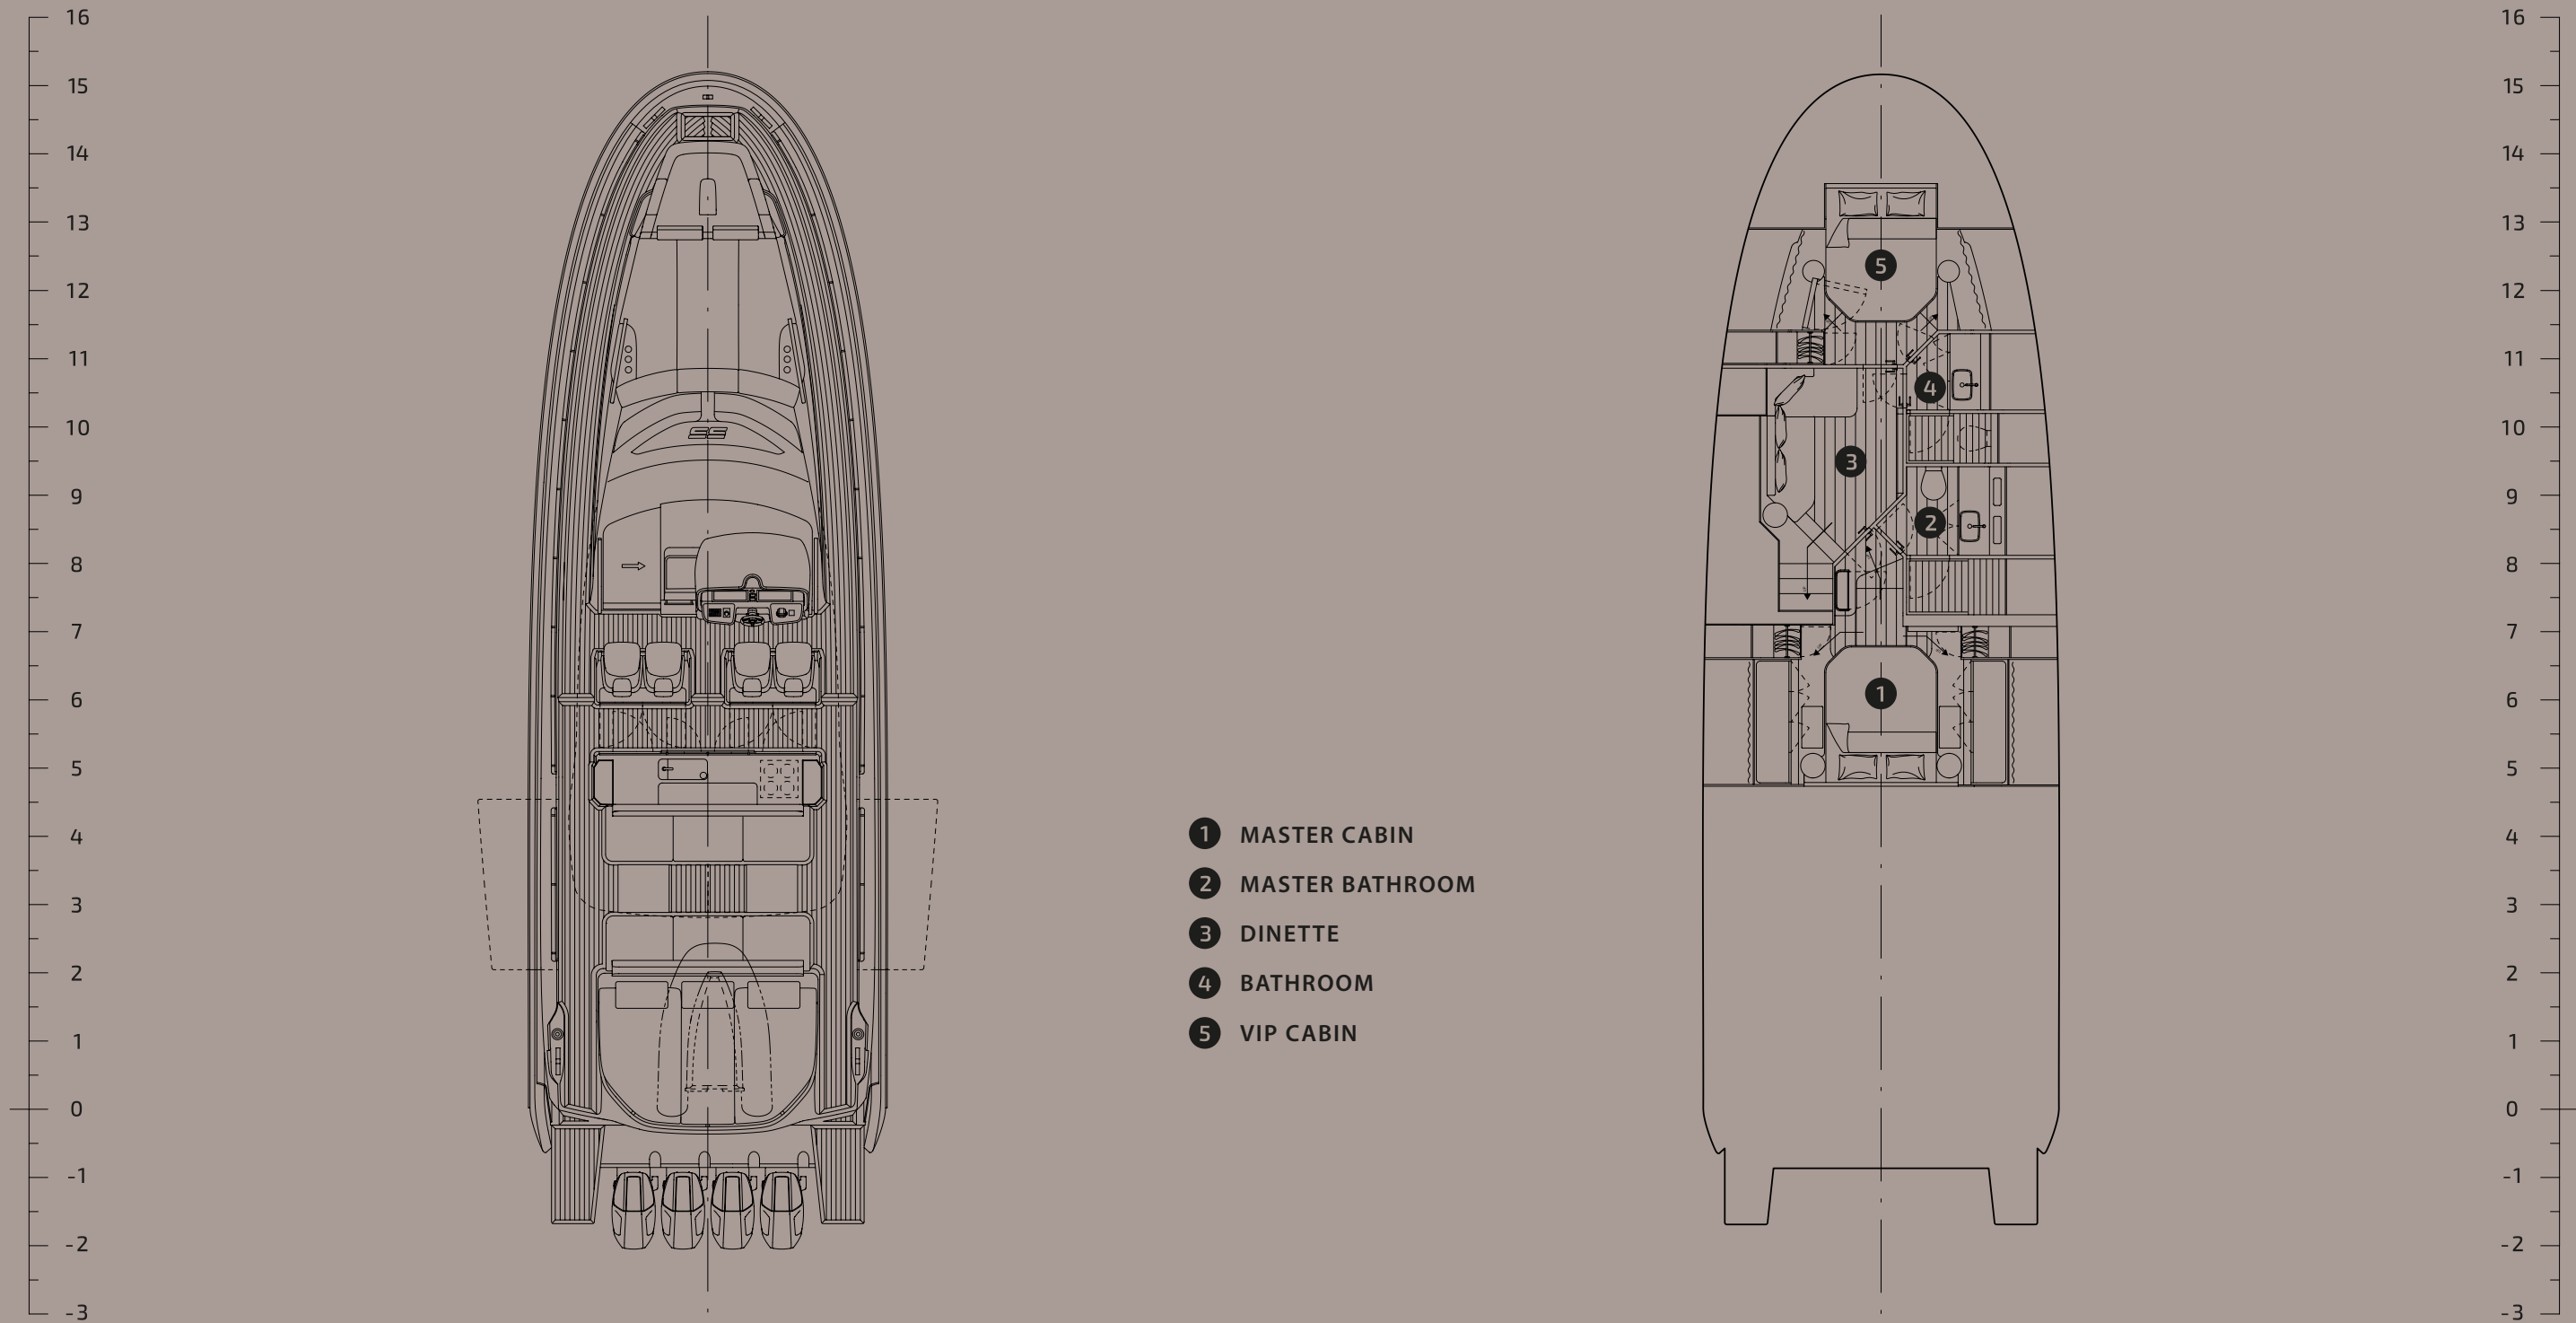

REBEL 55

MAIN DECK

LOWER DECK

**PETREL GLOBAL SHIPS
& BOATS TRADING LLC**

Office 621, 6th Floor Block A, Business Village.
Port-Saeed Deira, Dubai UAE
www.petrel-global.com., tel.: +971 52 821 6411

REBEL 55