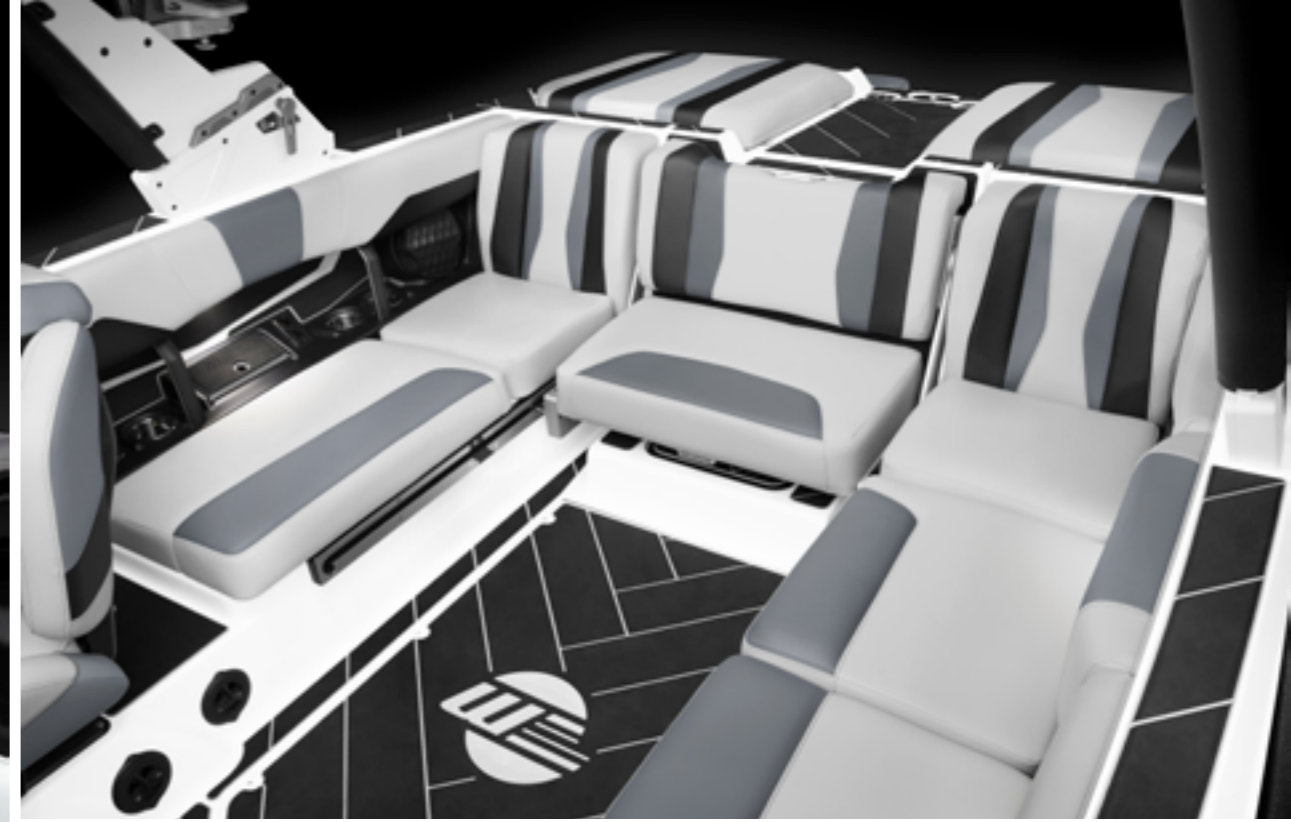

PETREL GLOBAL

Business Village-Block B 3d Floor, office
309-310, 221 Al Maktoum Rd, Dubai, UAE.
www.petrel-global.com
tel.: +971 52 821 6411

22 LSV