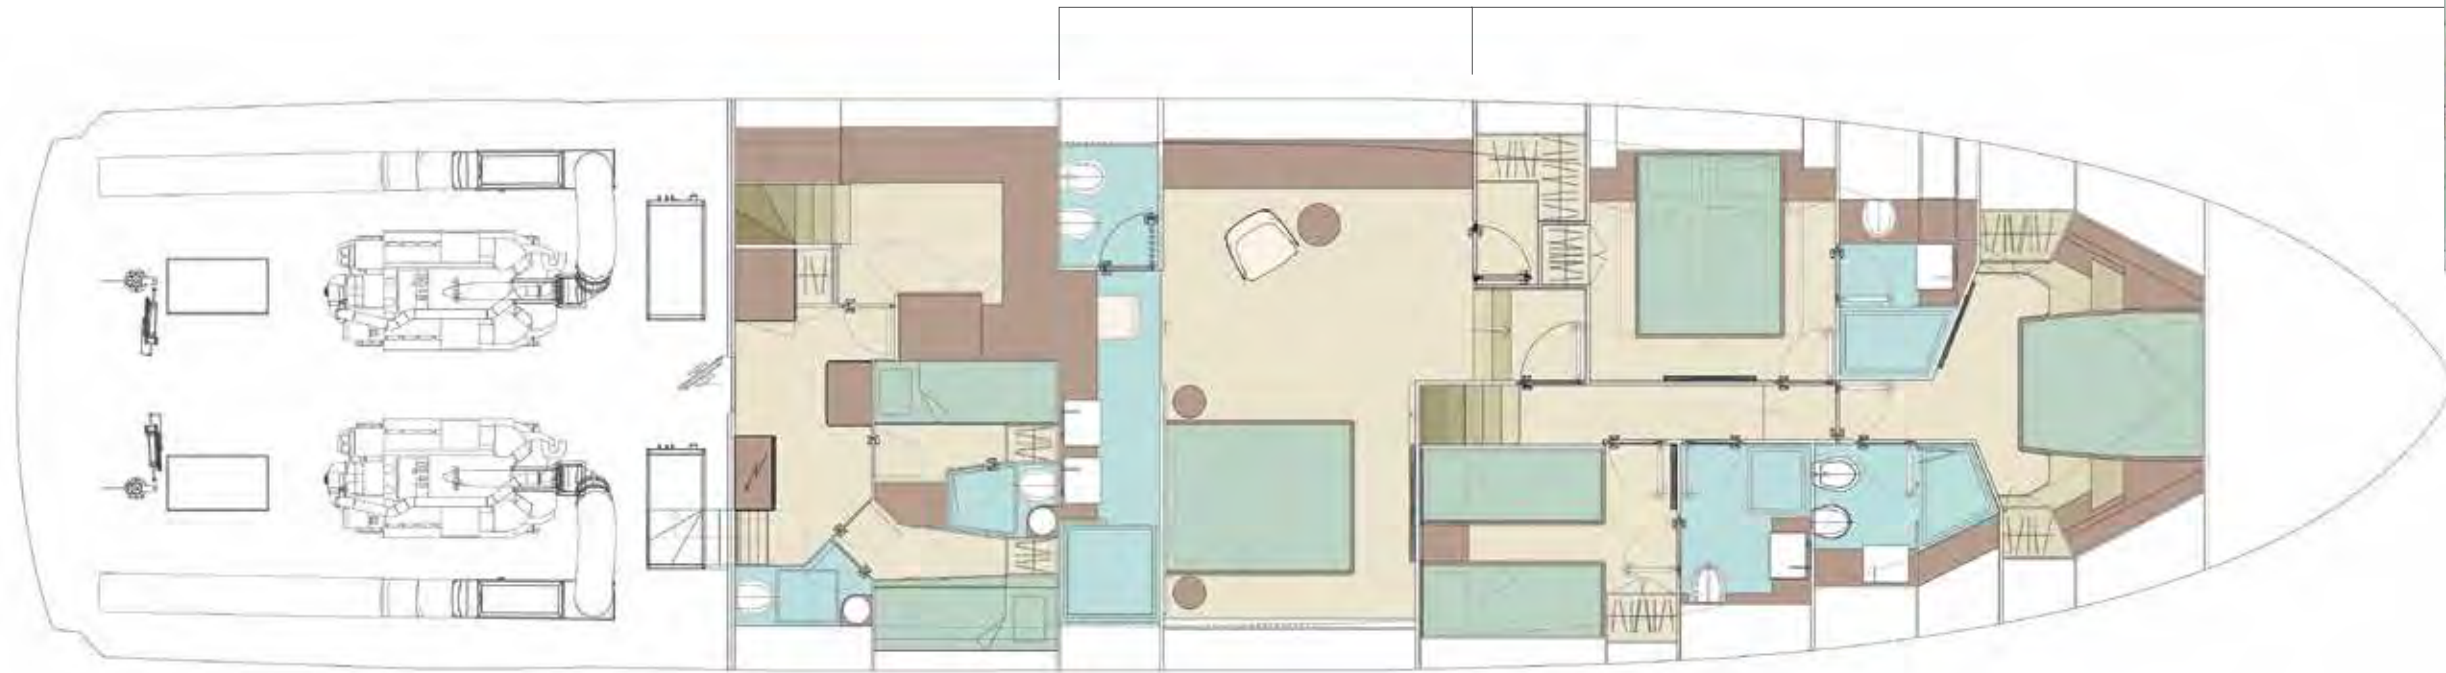

Profile

Top view

Main deck STD

Main deck OPT

Lower deck STD

Lower deck OPT2

Lower deck OPT

TECHNICAL SHEET

Preliminary

Engines	2 x MTU 16V 2000 M96 - power 2435mhp / 1792kW a 2450 rpm/min std	
	2 x MTU 16V 2000 M96L - power 2638mhp / 1939kW a 2450 rpm/minopt	
Speed	MTU 2435	MTU 2638
	Maximum speed	36 knots
	Cruising speed	30 knots
Range	Maximum speed	310 m.n
	Cruising speed	340 m.n
Main sizes	Loa = overall length (standard ISO 8666)	26,92 m. - 88 ft. 4 in.
	Lh = Hull length (standard ISO 8666)	23,98 m. - 78 ft. 8 in.
	Lwl = waterline length (boat fully laden)	22,10 m. - 72 ft. 6 in.
	Maximum beam	6,31 m. - 20 ft. 8 in.
	Depth under propellers (boat fully laden)	1,97 m. - 6 ft. 6 in.
	Displacement unladen	70 t. - 154324 lbs.
	Displacement laden	82 t. - 180779 lbs.
	Maximum number of persons on board	20
	Design category Directive 2013/53/EU	A
	Certification modules	B + F + Aa (sound emission) RINA S.p.A.
Technical data	Hull type: warped hull with spray rails and aft deadrise	13°
	H = Overall height from keel	7,85 m. - 25 ft. 9 in.
	P = bow + stern projections /appendages.....	2,94 m. - 9 ft. 8 in.
	Fuel tanks capacity	8000 lt. - 2113 US gals.
	Water tanks capacity	1200 lt. - 317 US gals.
Performance specifications	the performance is estimated at the following conditions: standard version displacement of the yacht: at 1/3 liquid load, clean hull, 25°C air temperature good weather conditions, 6 persons on board	73,2 t. - 161467 lbs
	overloading the yacht by:	2 t. - 4409 lbs.
	top speed decreases of:	1 knot