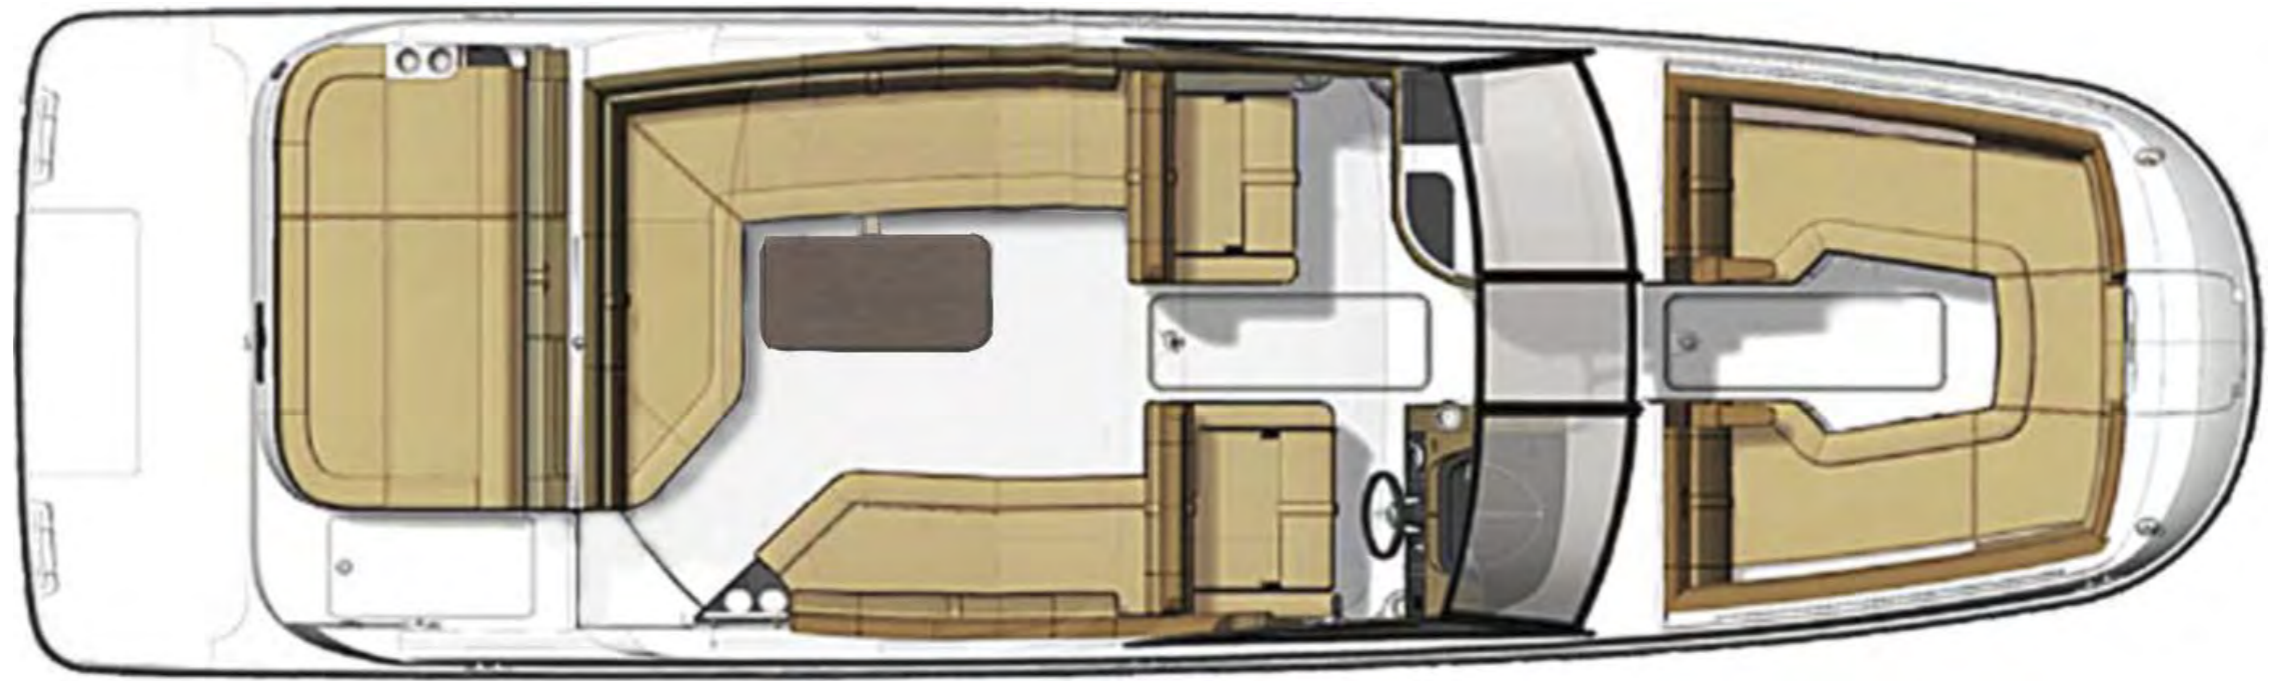

STANDARD SEATING PLAN