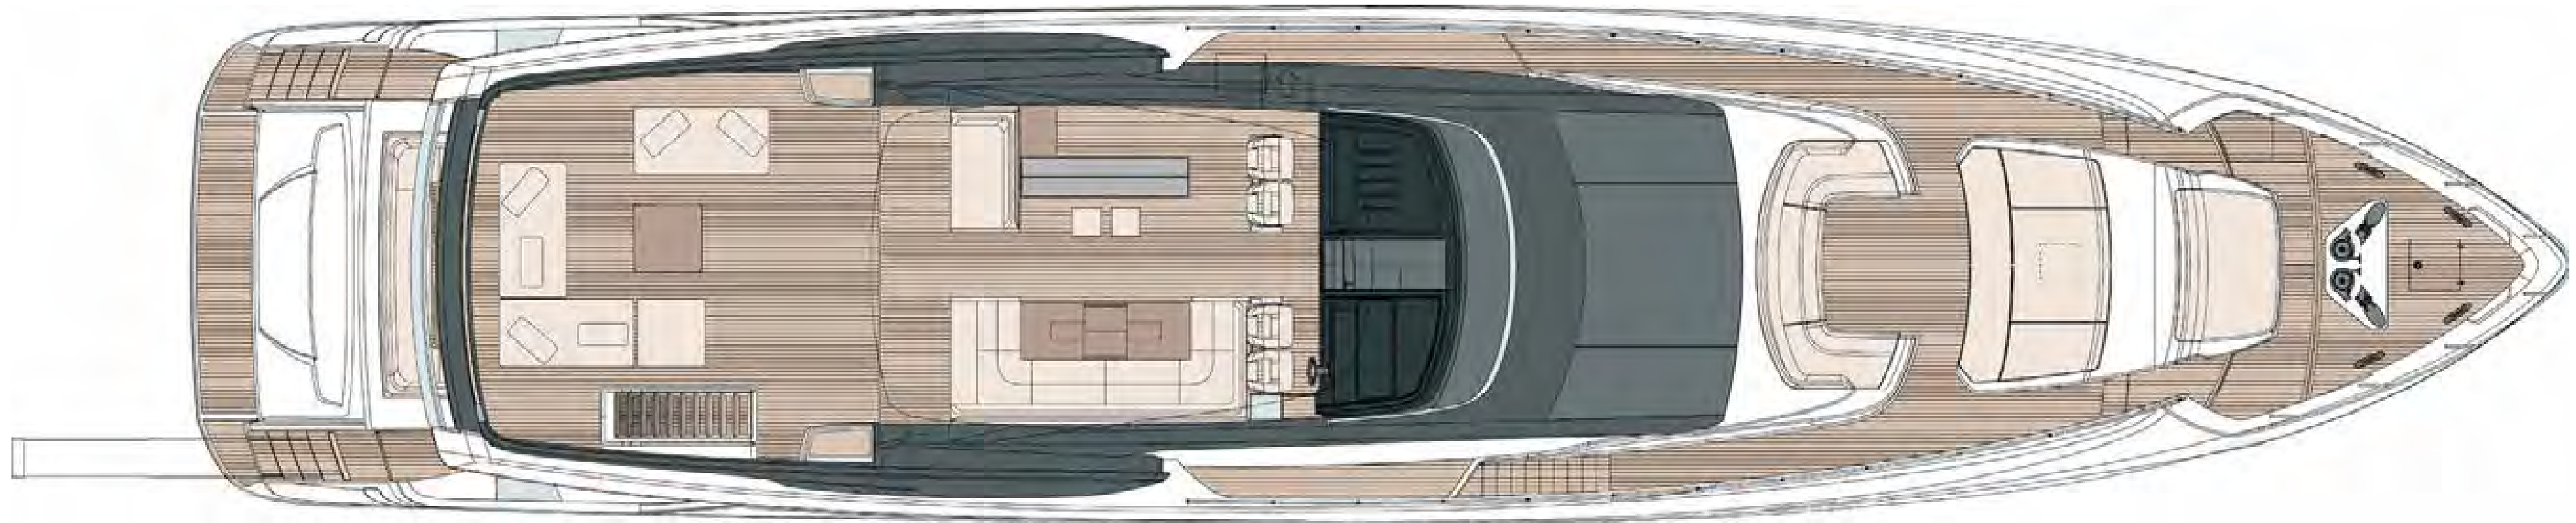

Optional ▶

Riva 110 DOLCEVITA

Profile

Top view

Main deck

Lower deck

Main deck

Lower deck

TECHNICAL SHEET

Motorization 2 x MTU 16V 2000 M96L power 2638 mhp/1939 Kw at 2450 rpm

MTU 2638

Speed	Maximum speed	26 knots
	Cruising speed.....	23 knots
Range	Maximum speed	400 n.m.
prediction data	Cruising speed.....	430 n.m.
Main sizes	Loa = Overall length (standard ISO 8666)	33,53 m. - 110 ft. 0 in.
	Lh = Hull length (standard ISO 8666).....	33,43m. - 109 ft. 8 in.
	Lwl = Waterline length (boat fully laden)	28,28 m. - 92 ft. 9 in.
	Maximum beam.....	7,27 m. - 23 ft. 10 in.
	Depth under propellers (boat fully laden)	1,99 m. - 6 ft. 6 in.
	Displacement unladen	124 t. - 273373 lbs.
	Displacement laden.....	147 t. - 324080 lbs.
	Gross Tonnage	219 GT
	Maximum number of persons on board.....	20
	Certification RINA Class Certificate for Pleasure Yachts, C ✱ HULL, MACH, Y, Unrestricted Navigation	
Technical data	Hull type: warped hull with spray rails and aft deadrise	10°
	H = Overall height from keel	11,30 m. - 37 ft. 1 in.
	Ht = Minimum transport height from keel.....	9,05 m. - 29 ft. 8 in.
	P = Transom	0,10 m. - 0 ft. 4 in.
	Fuel tanks capacity.....	15300 lt. - 4042 US gals.
	Water tanks capacity	3000 lt. - 793 US gals.
Performance	The performance is estimated at the following conditions	133 t. - 293713 lbs.
specifications	standard version displacement of the yacht, at 1/2 liquid load, clean hull, 25°C air temperature, good weather conditions, 20 persons on board	
	Overloading the yacht by.....	3 t. - 6614 lbs.
	Top speed decreases of.....	1 knot