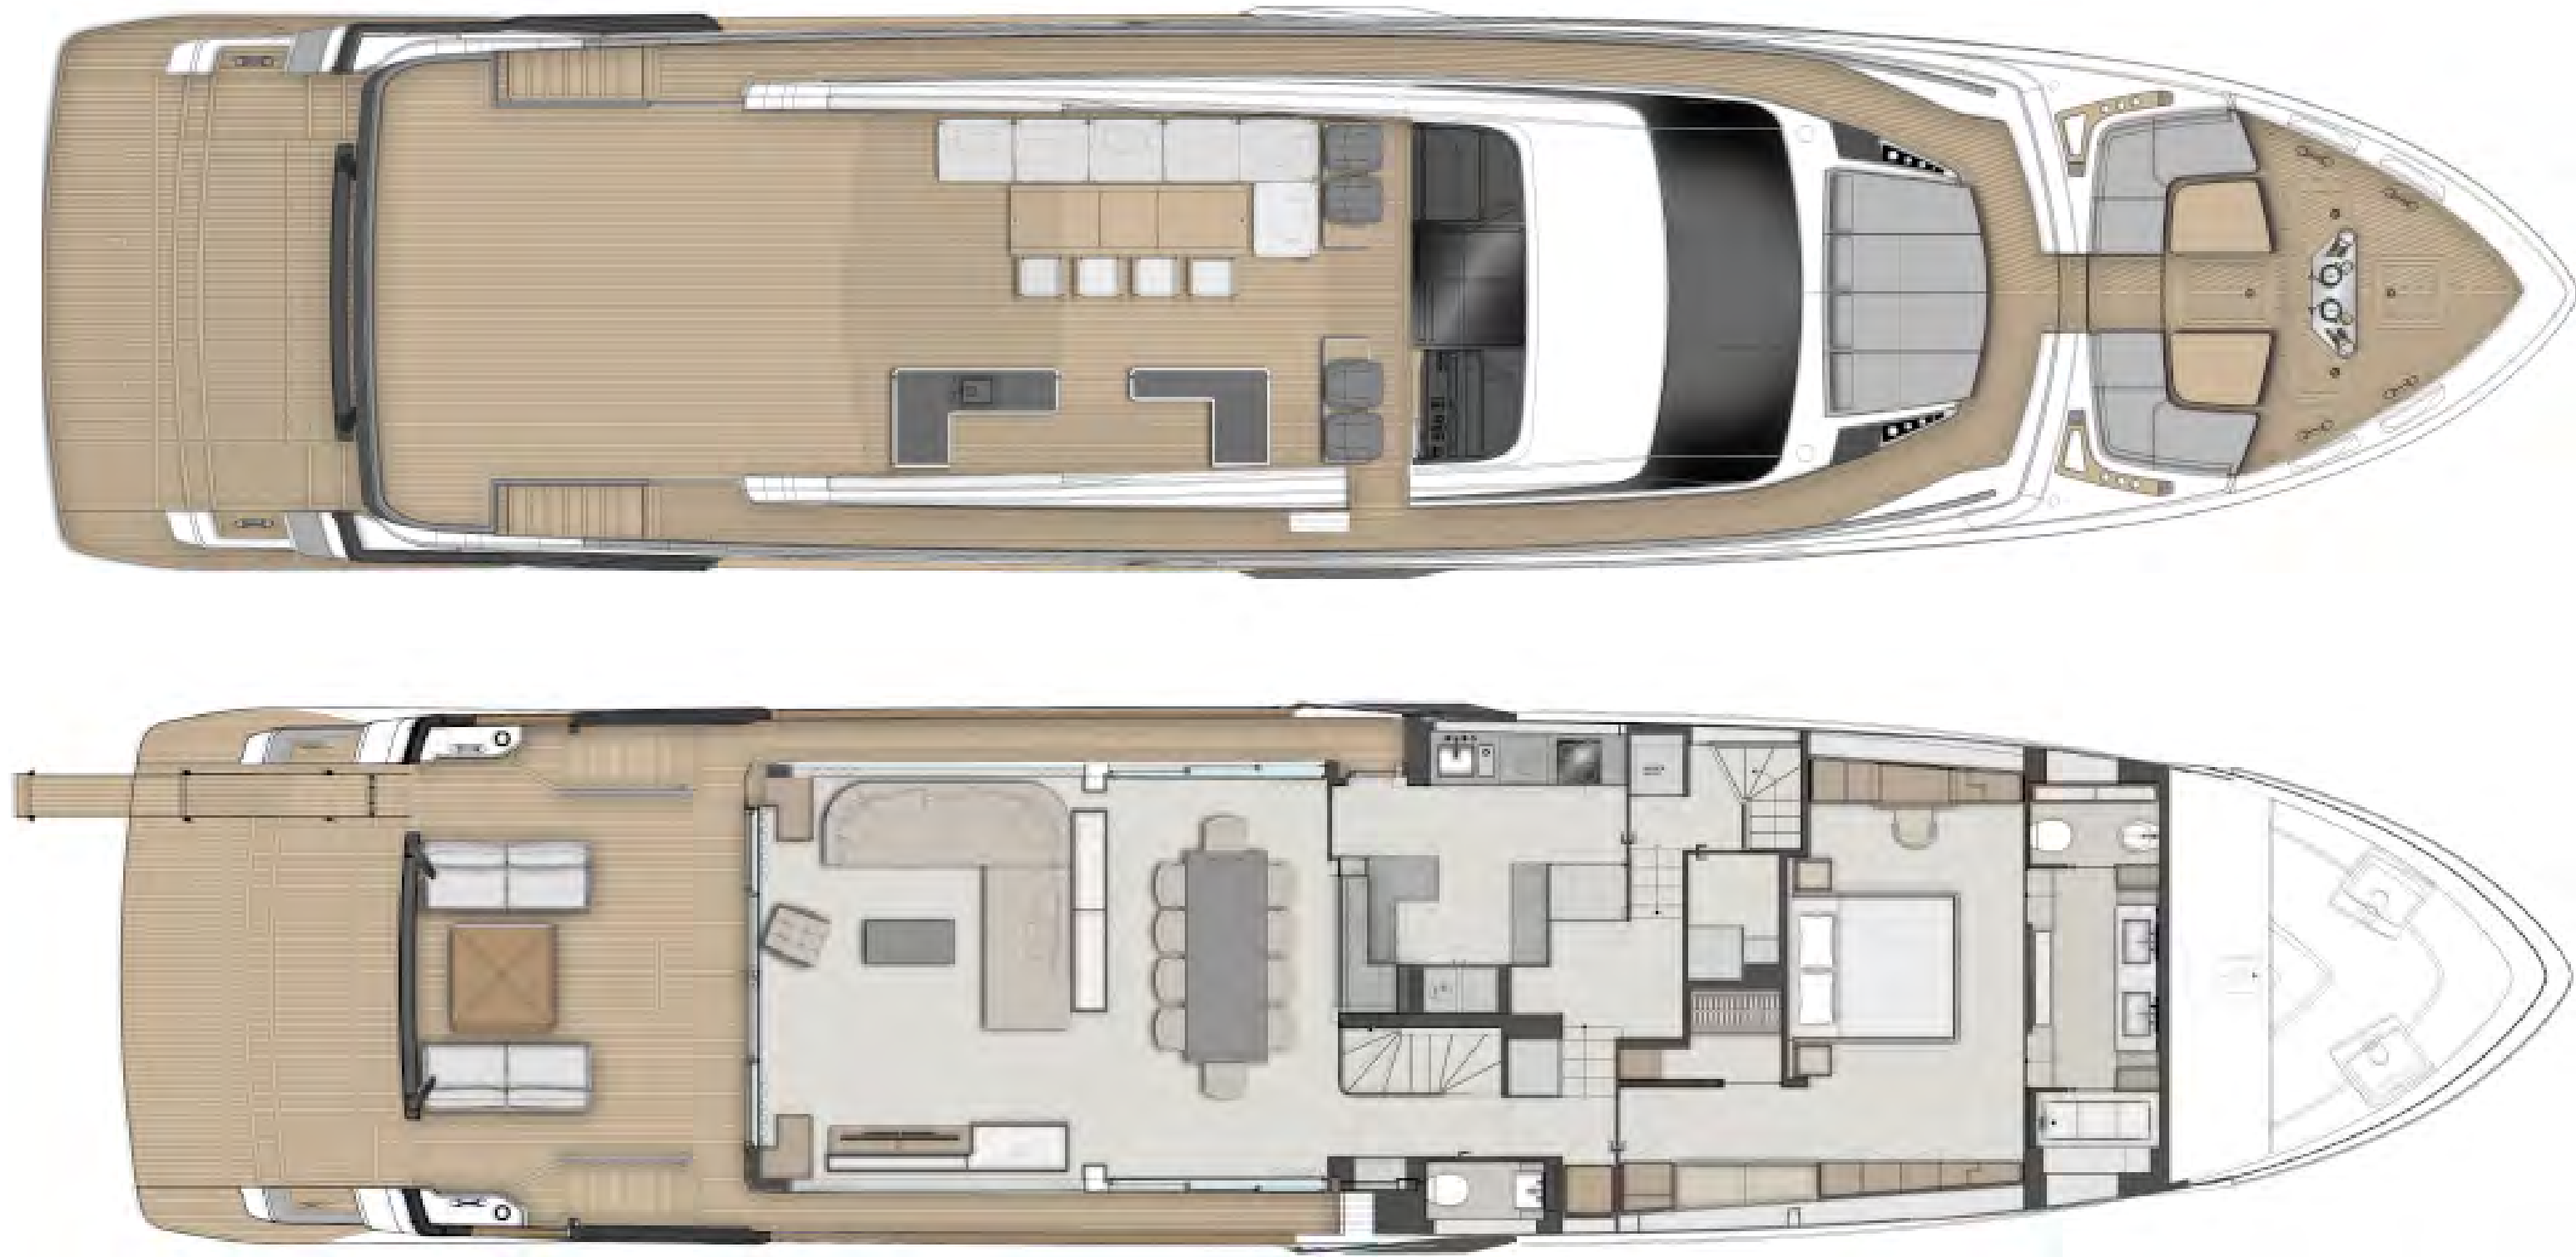

FERRETTI YACHTS 1000 PRELIMINARY