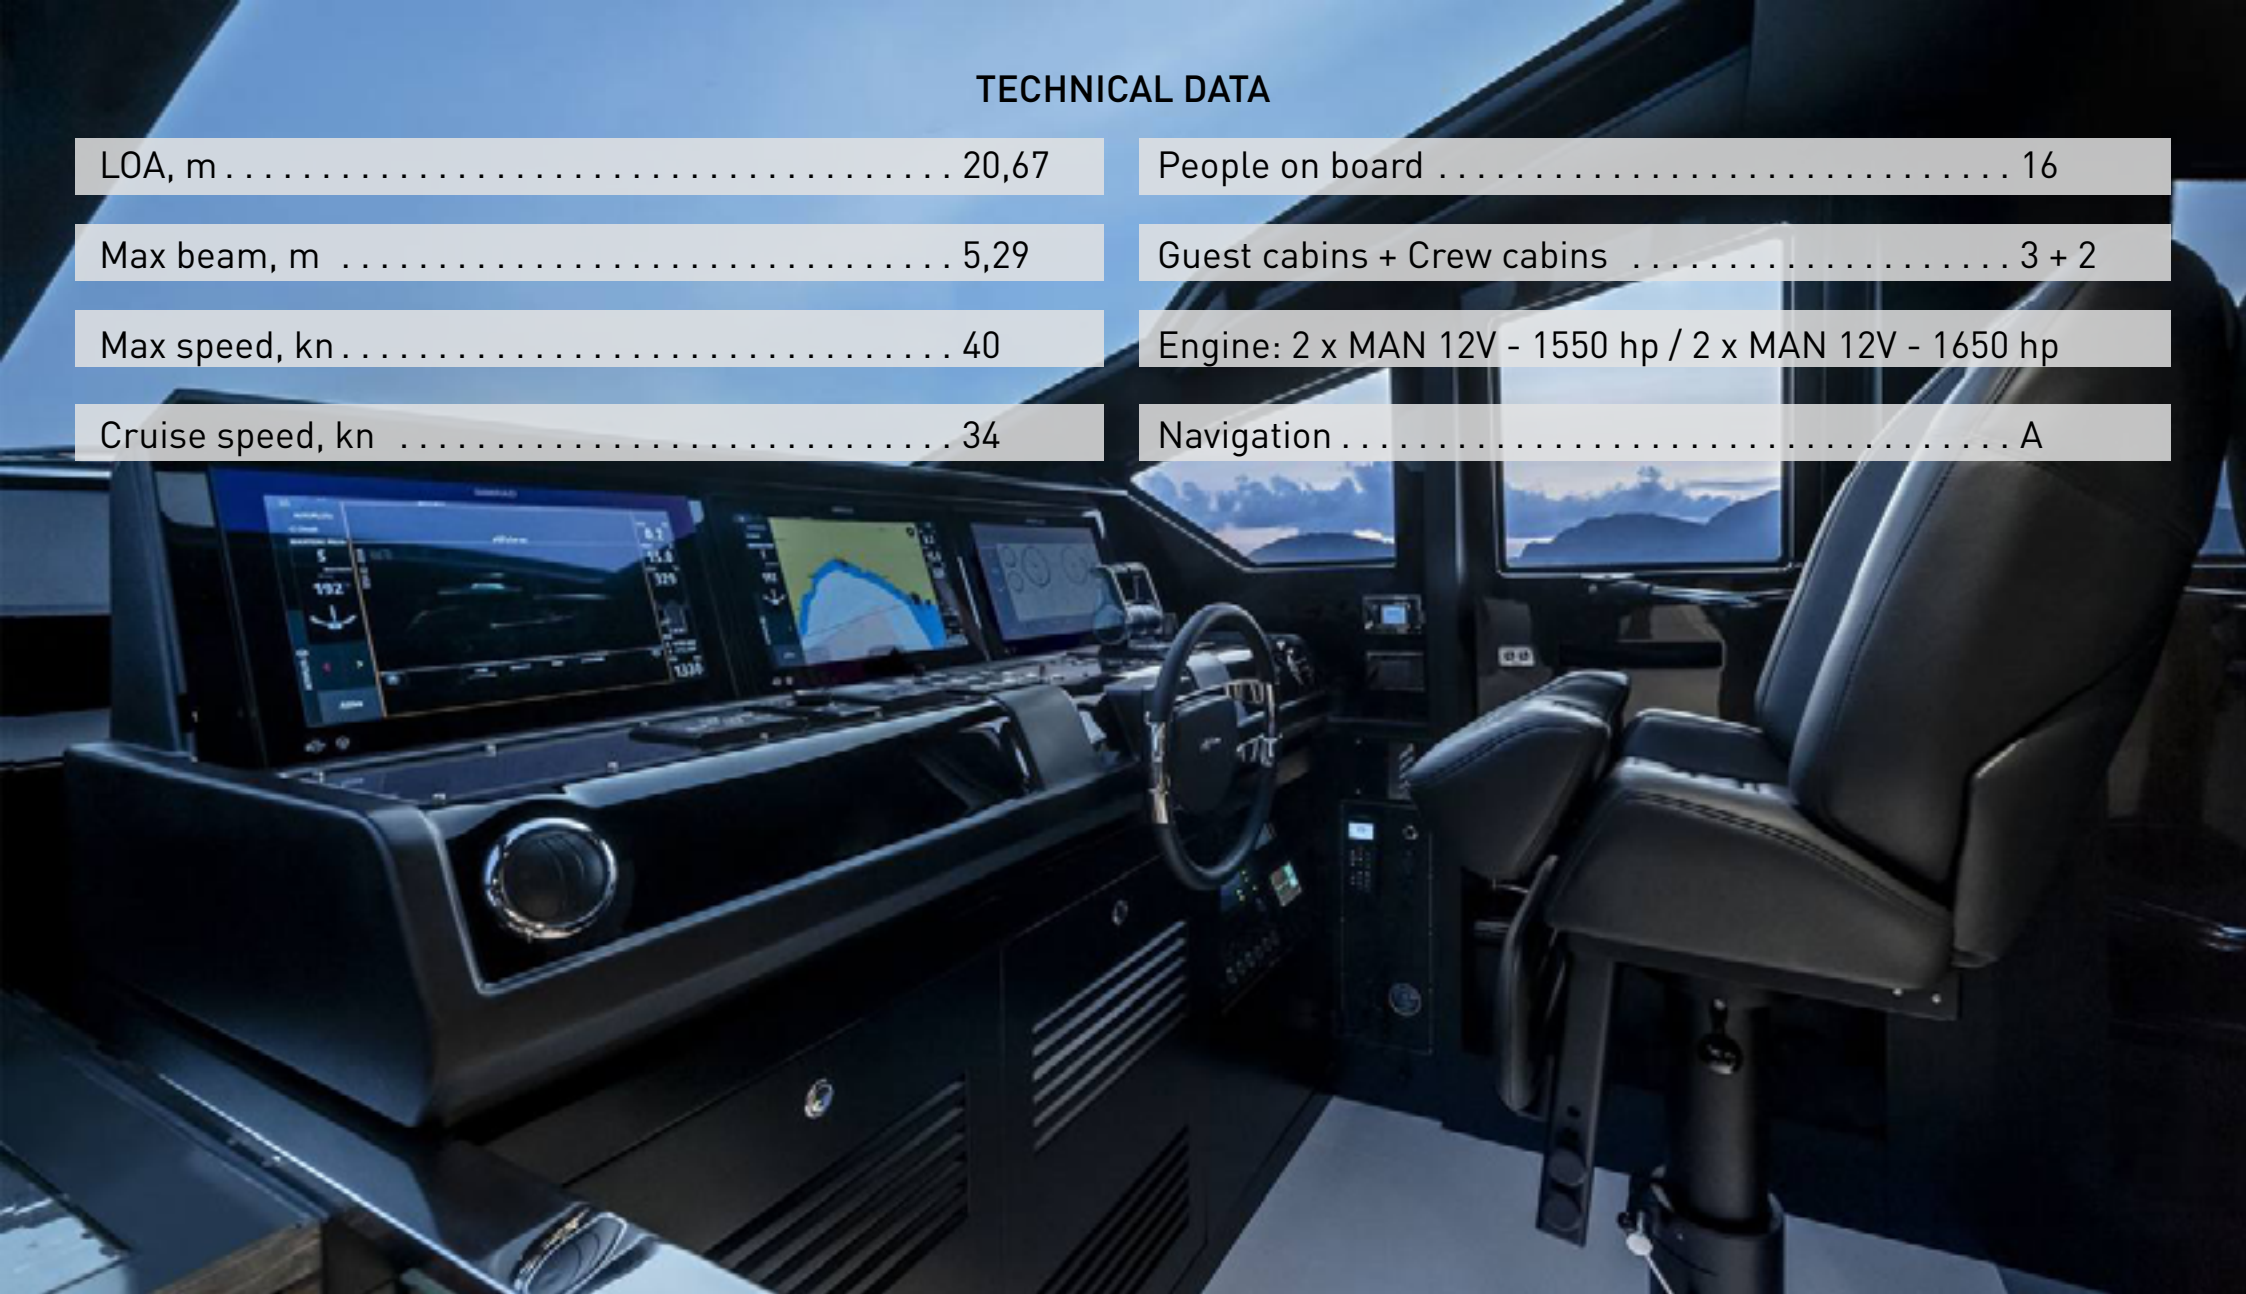

TECHNICAL DATA

LOA, m 20,67

Max beam, m 5,29

Max speed, kn 40

Cruise speed, kn 34

People on board 16

Guest cabins + Crew cabins ..... 3 + 2

Engine: 2 x MAN 12V - 1550 hp / 2 x MAN 12V - 1650 hp

Navigation ..... A