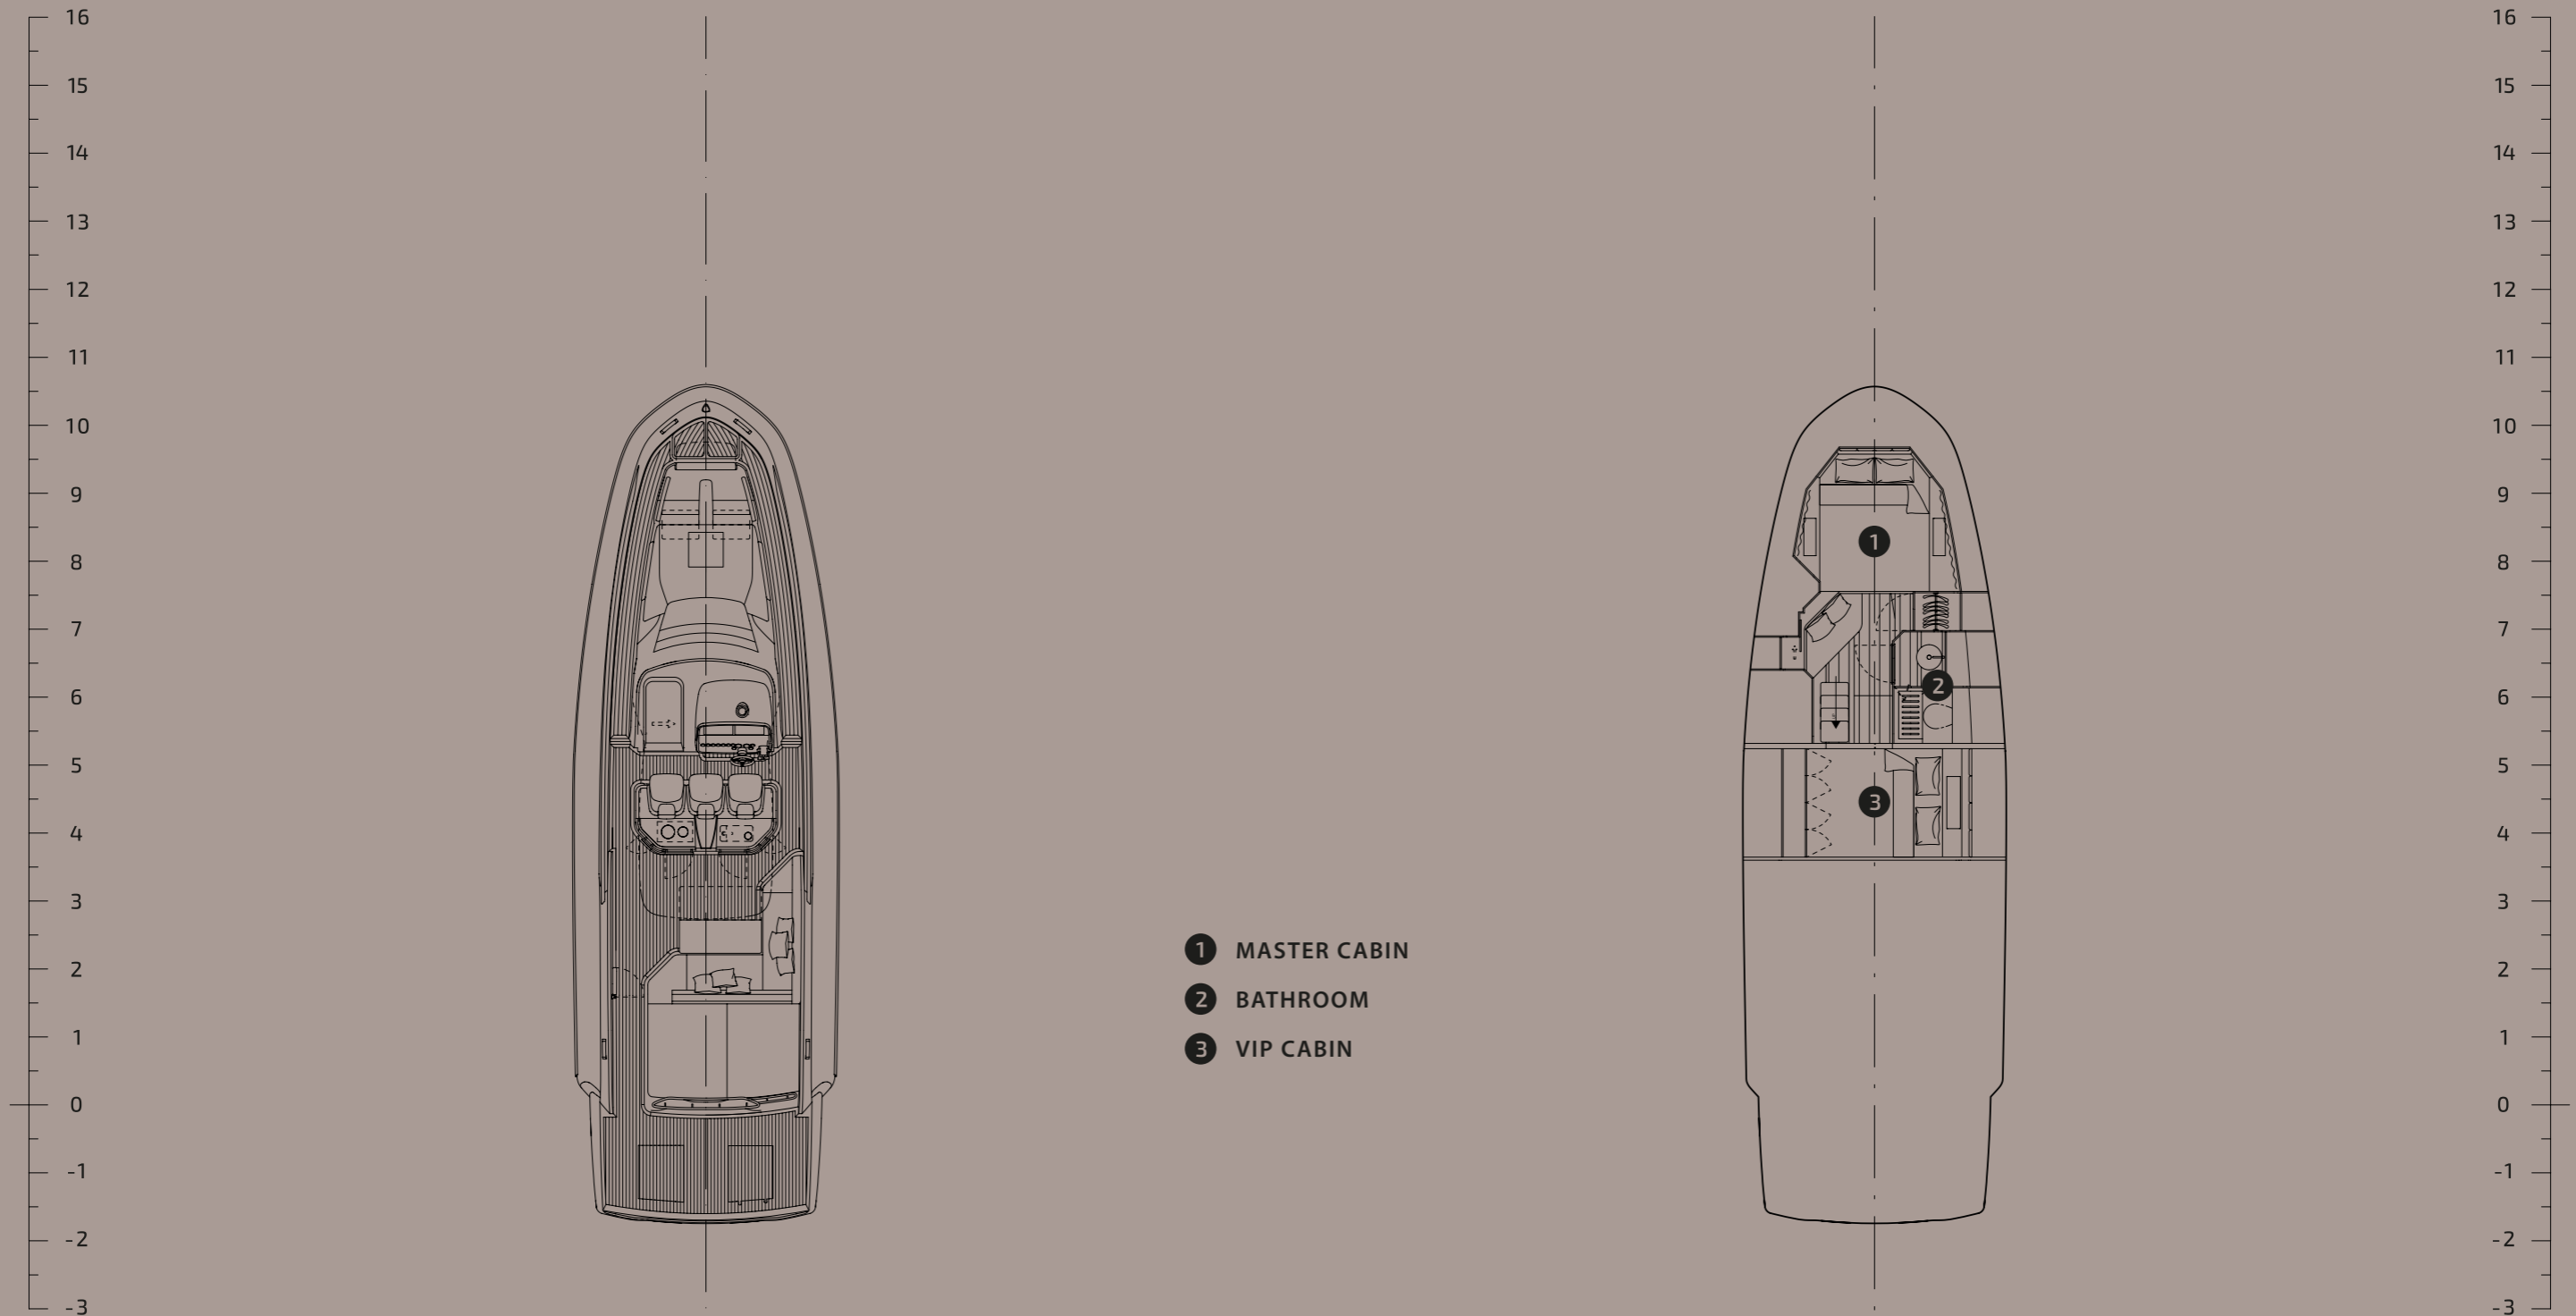

REBEL 40

MAIN DECK

LOWER DECK

**PETREL GLOBAL SHIPS
& BOATS TRADING LLC**

Office 621, 6th Floor Block A, Business Village.
Port-Saeed Deira, Dubai UAE
www.petrel-global.com, tel.: +971 52 821 6411

REBEL 40