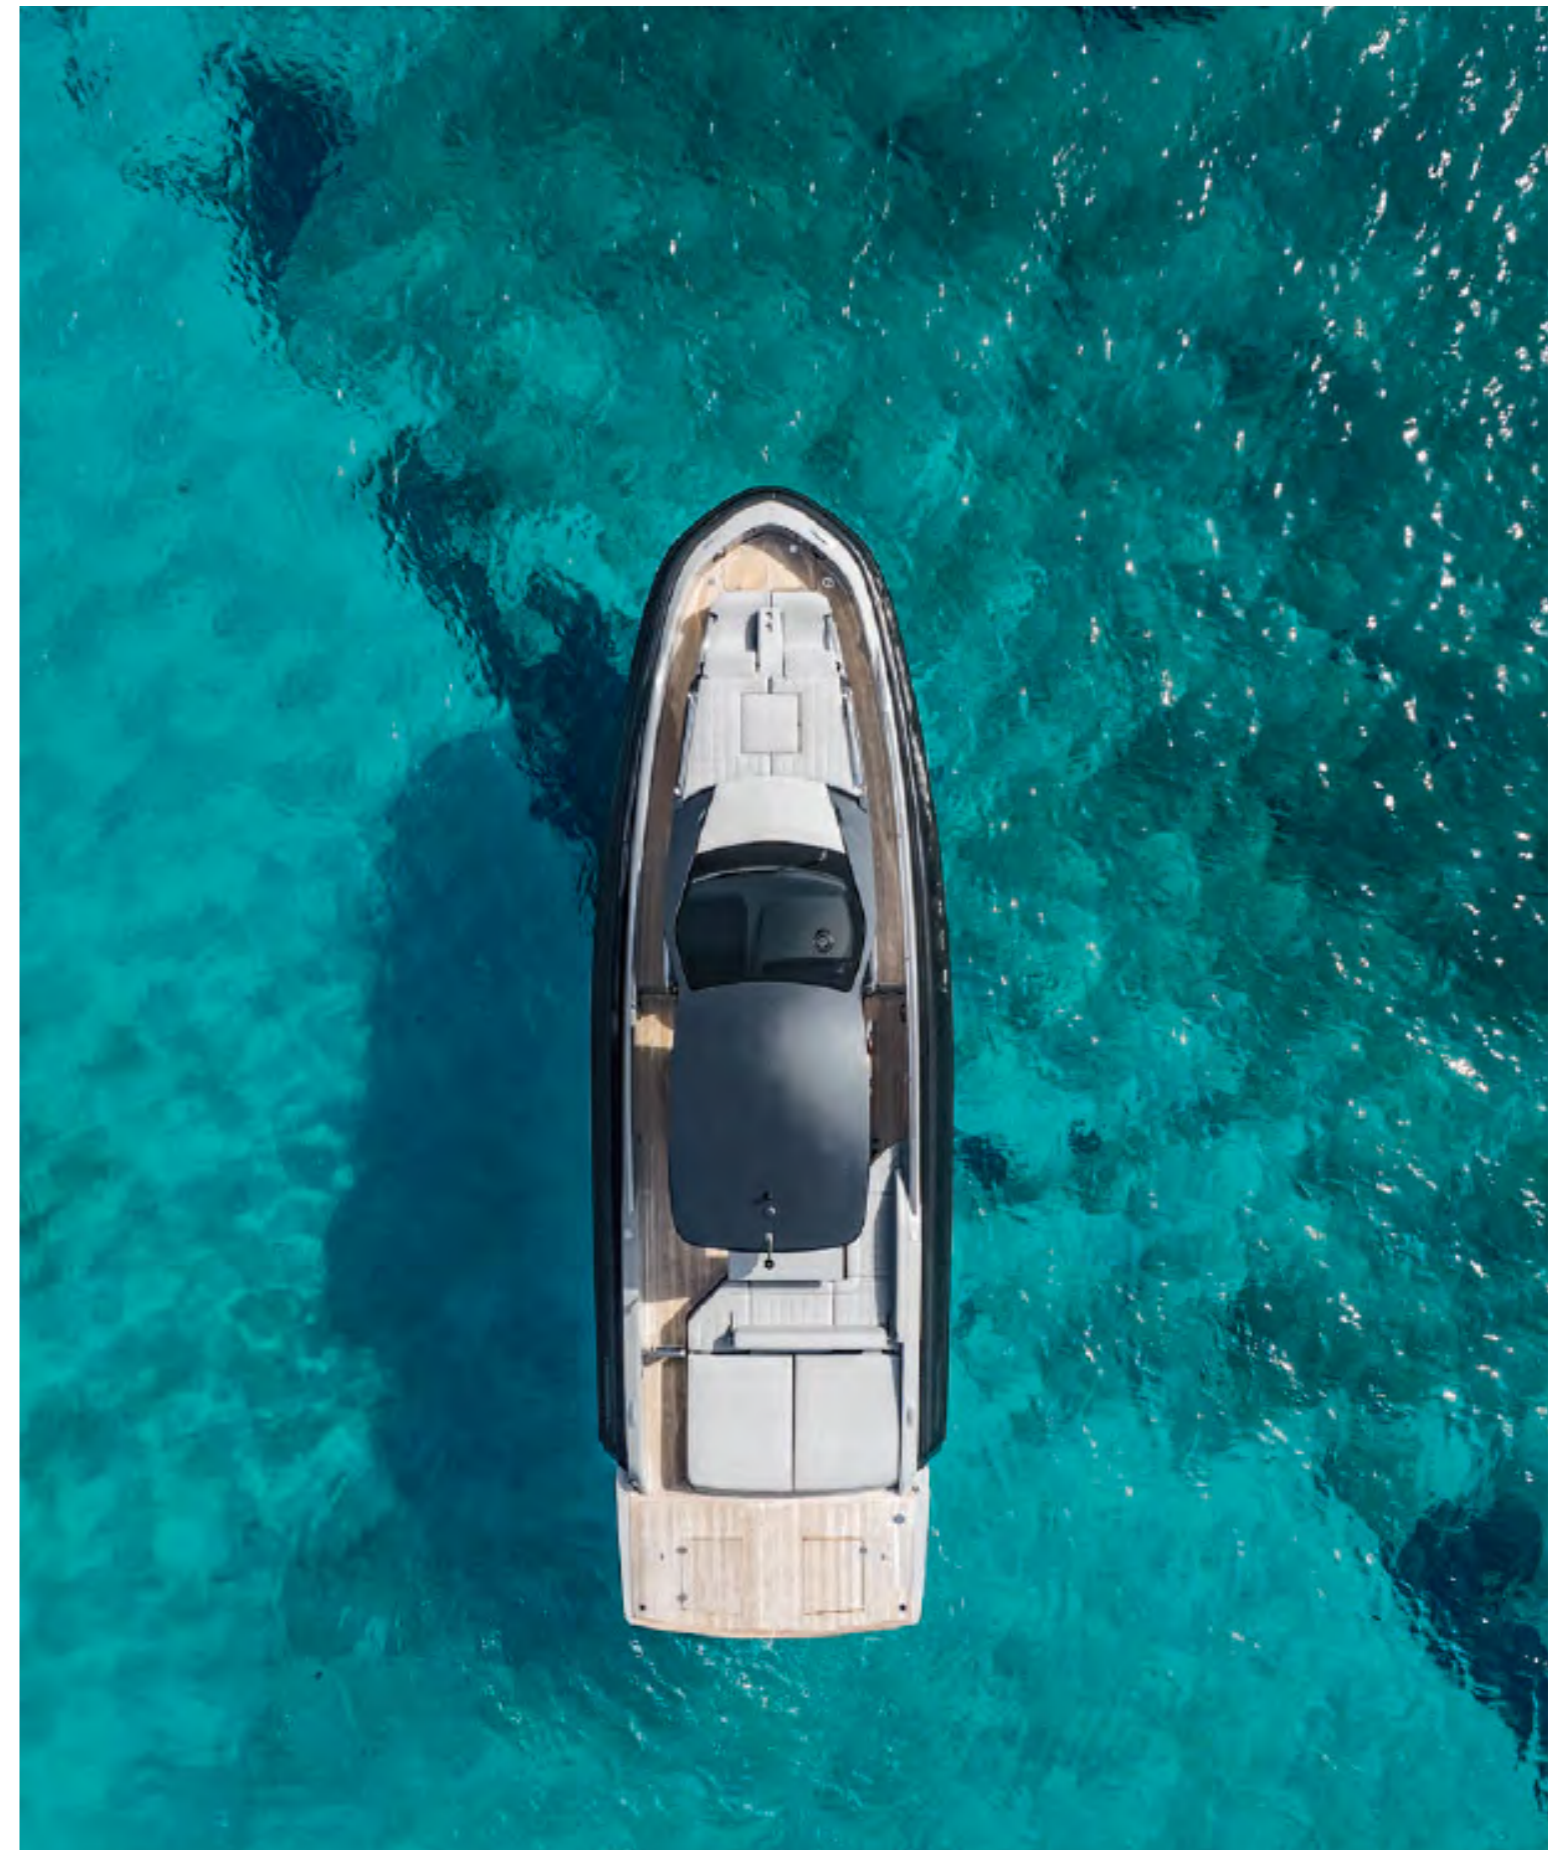

**PETREL GLOBAL SHIPS
& BOATS TRADING LLC**

Office 621, 6th Floor Block A, Business Village.
Port-Saeed Deira, Dubai UAE
www.petrel-global.com, tel.: +971 52 821 6411

REBEL 40