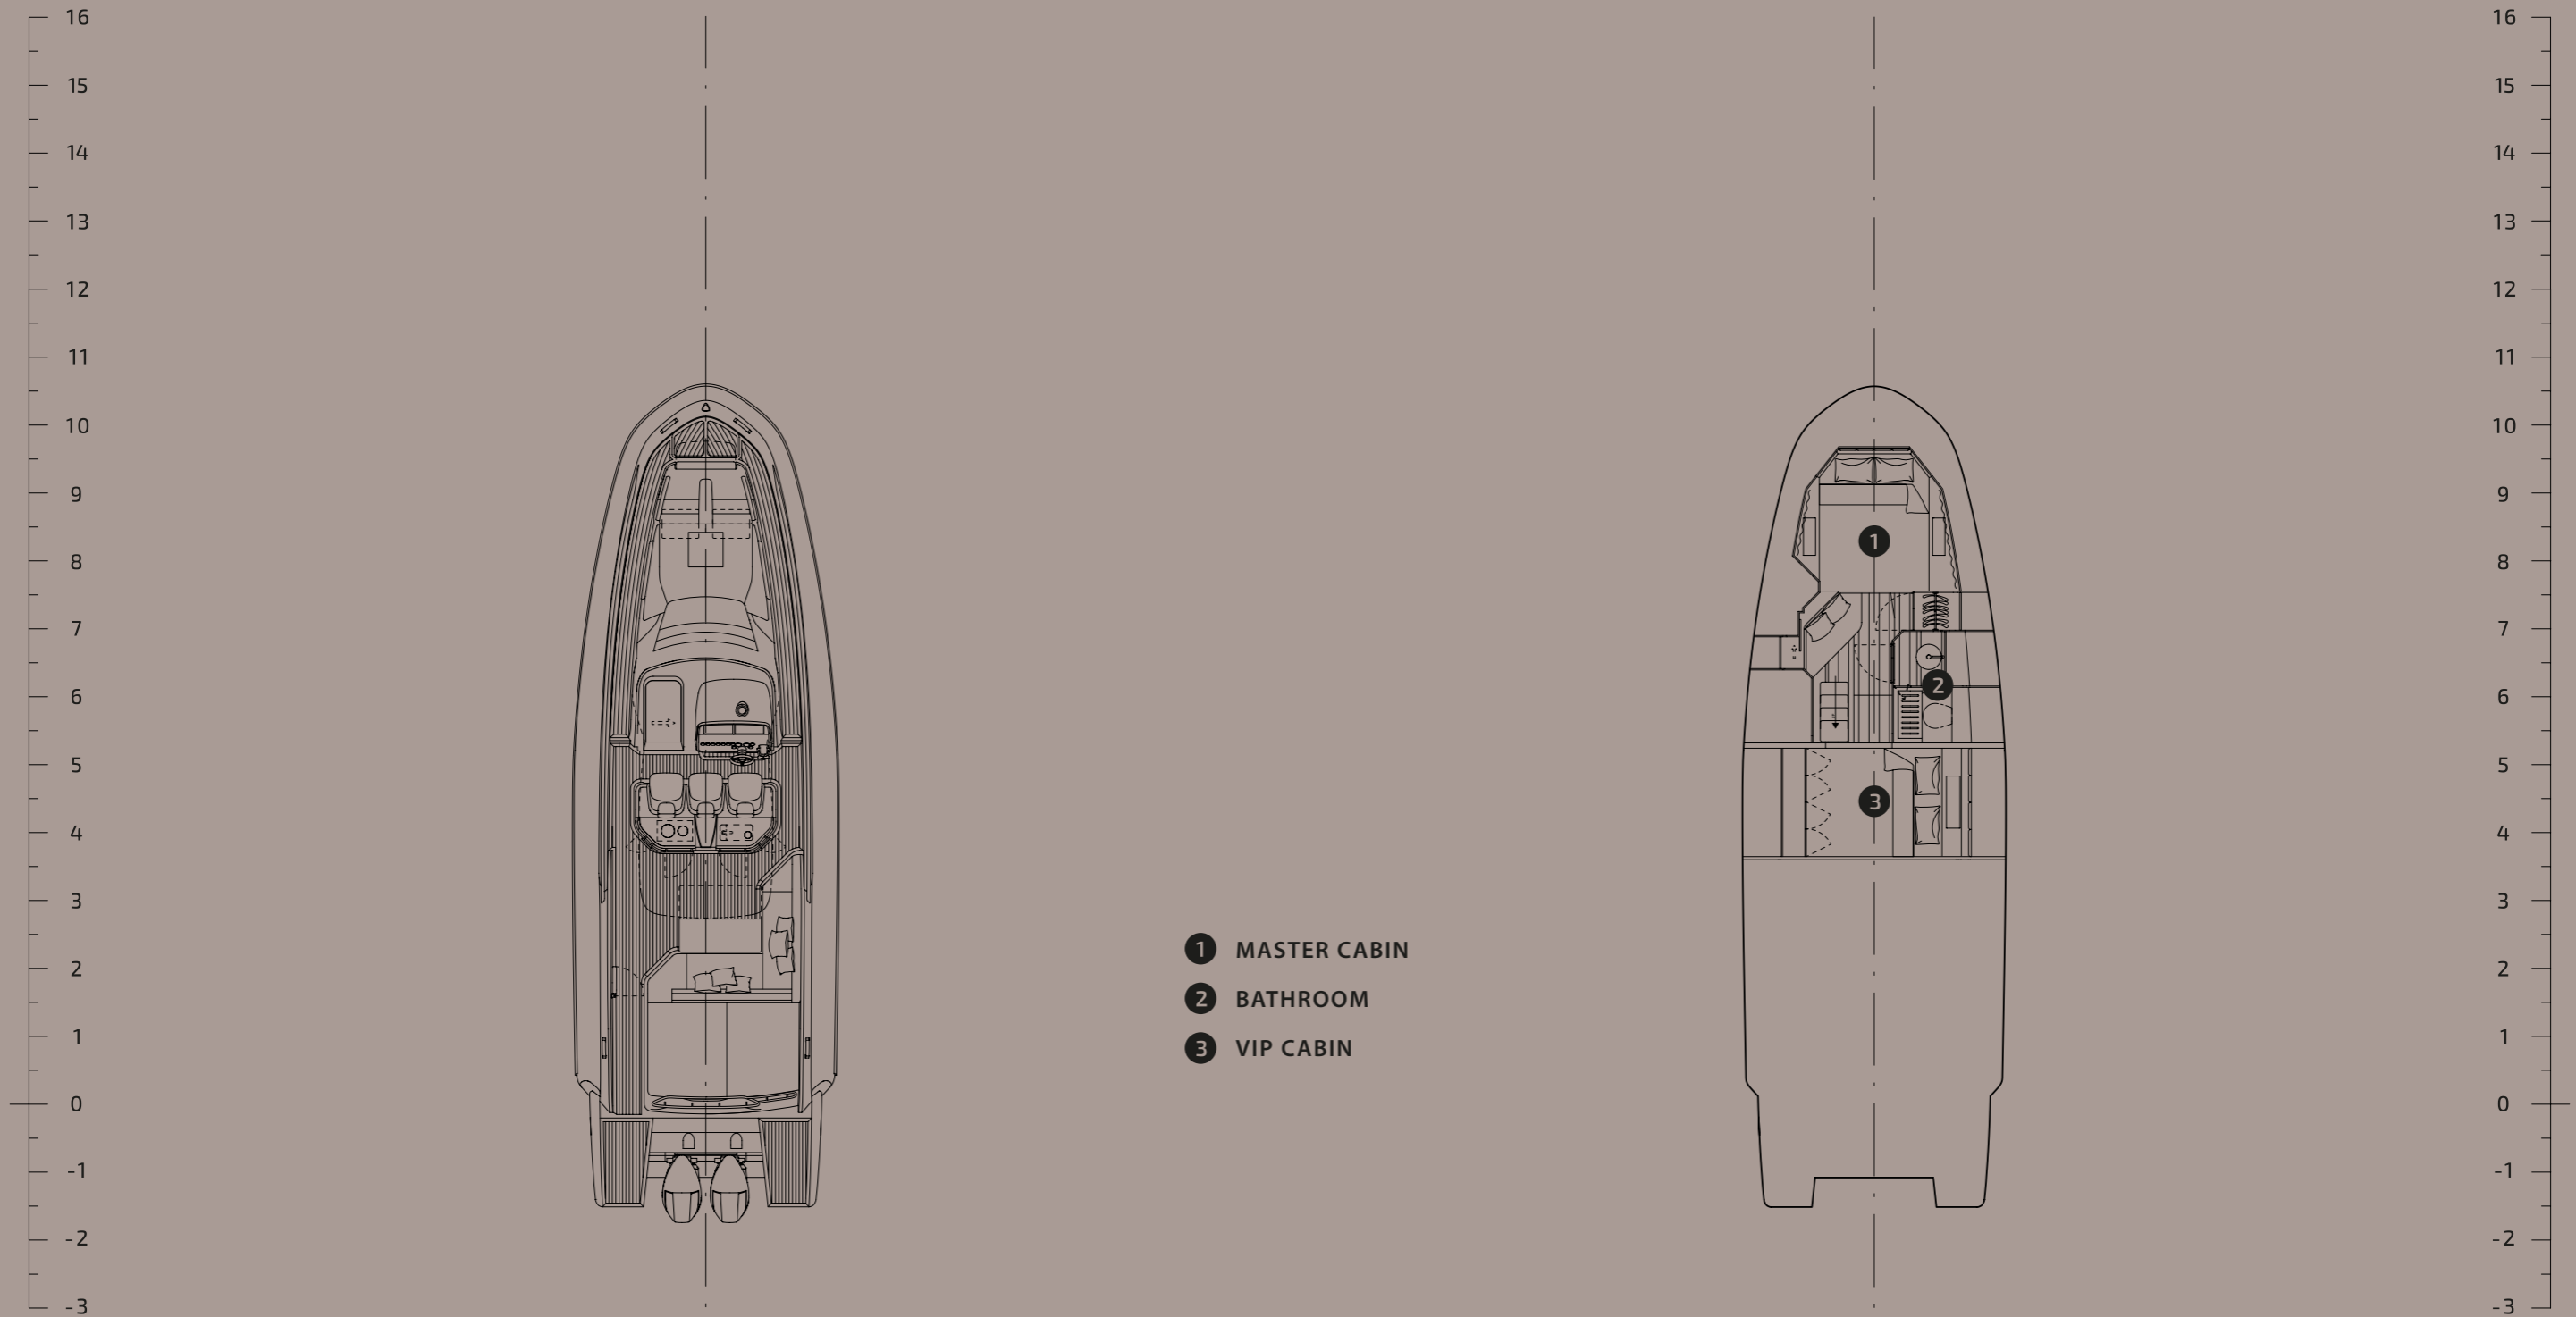

REBEL 40

MAIN DECK

LOWER DECK

- 1 MASTER CABIN
- 2 BATHROOM
- 3 VIP CABIN

**PETREL GLOBAL SHIPS
& BOATS TRADING LLC**

Office 621, 6th Floor Block A, Business Village.
Port-Saeed Deira, Dubai UAE
www.petrel-global.com, tel.: +971 52 821 6411

REBEL 40