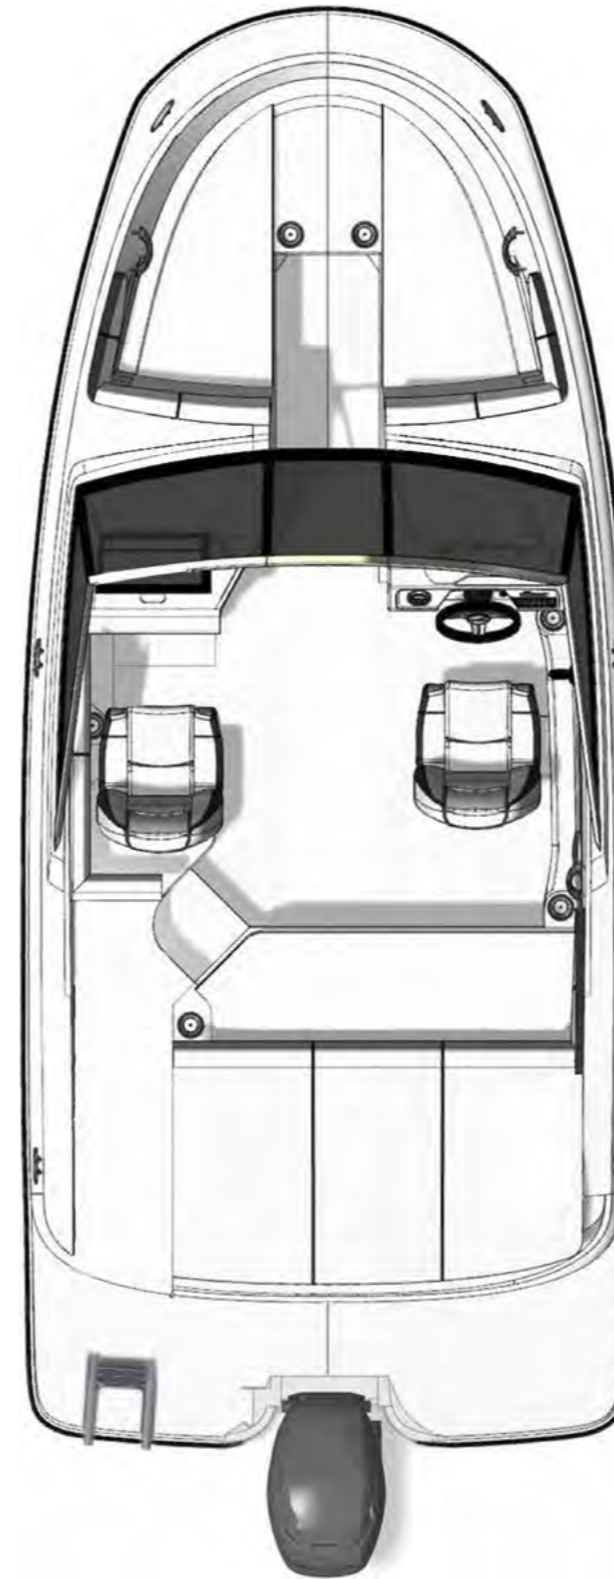

OPTIONAL PORT BUCKET SEAT