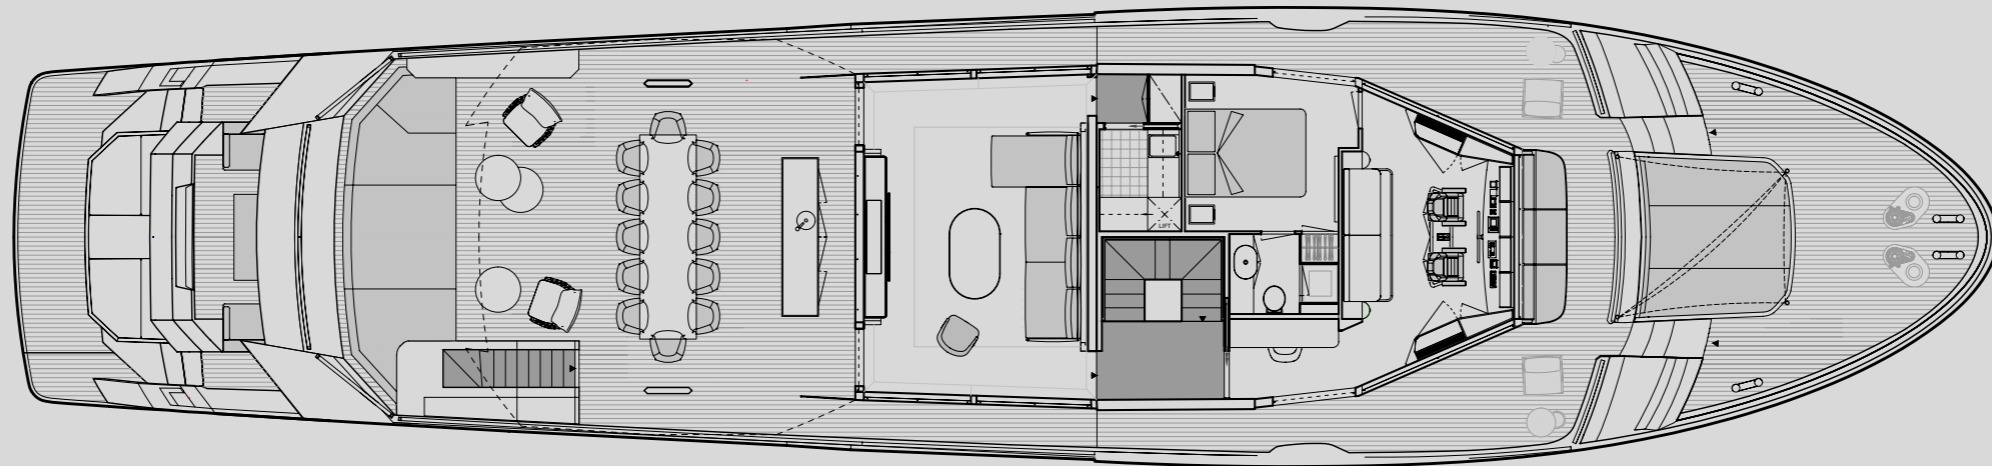

# TECHNICAL DATA

Type	Semi-displacement
Hull Material	GRP
LOA, m	34.99
Beam, m	8.13
Draught, m	2.60
Displacement, full load	185
Engines	2 x MAN V8 1 300
Cruising speed, knots	14
Max speed, knots	16
Generators	2 x 55 kW
Fuel tank, l.	23 000
Water tank, l.	4 100

# STANDARD LAYOUT

UPPER DECK

MAIN DECK

LOWER DECK