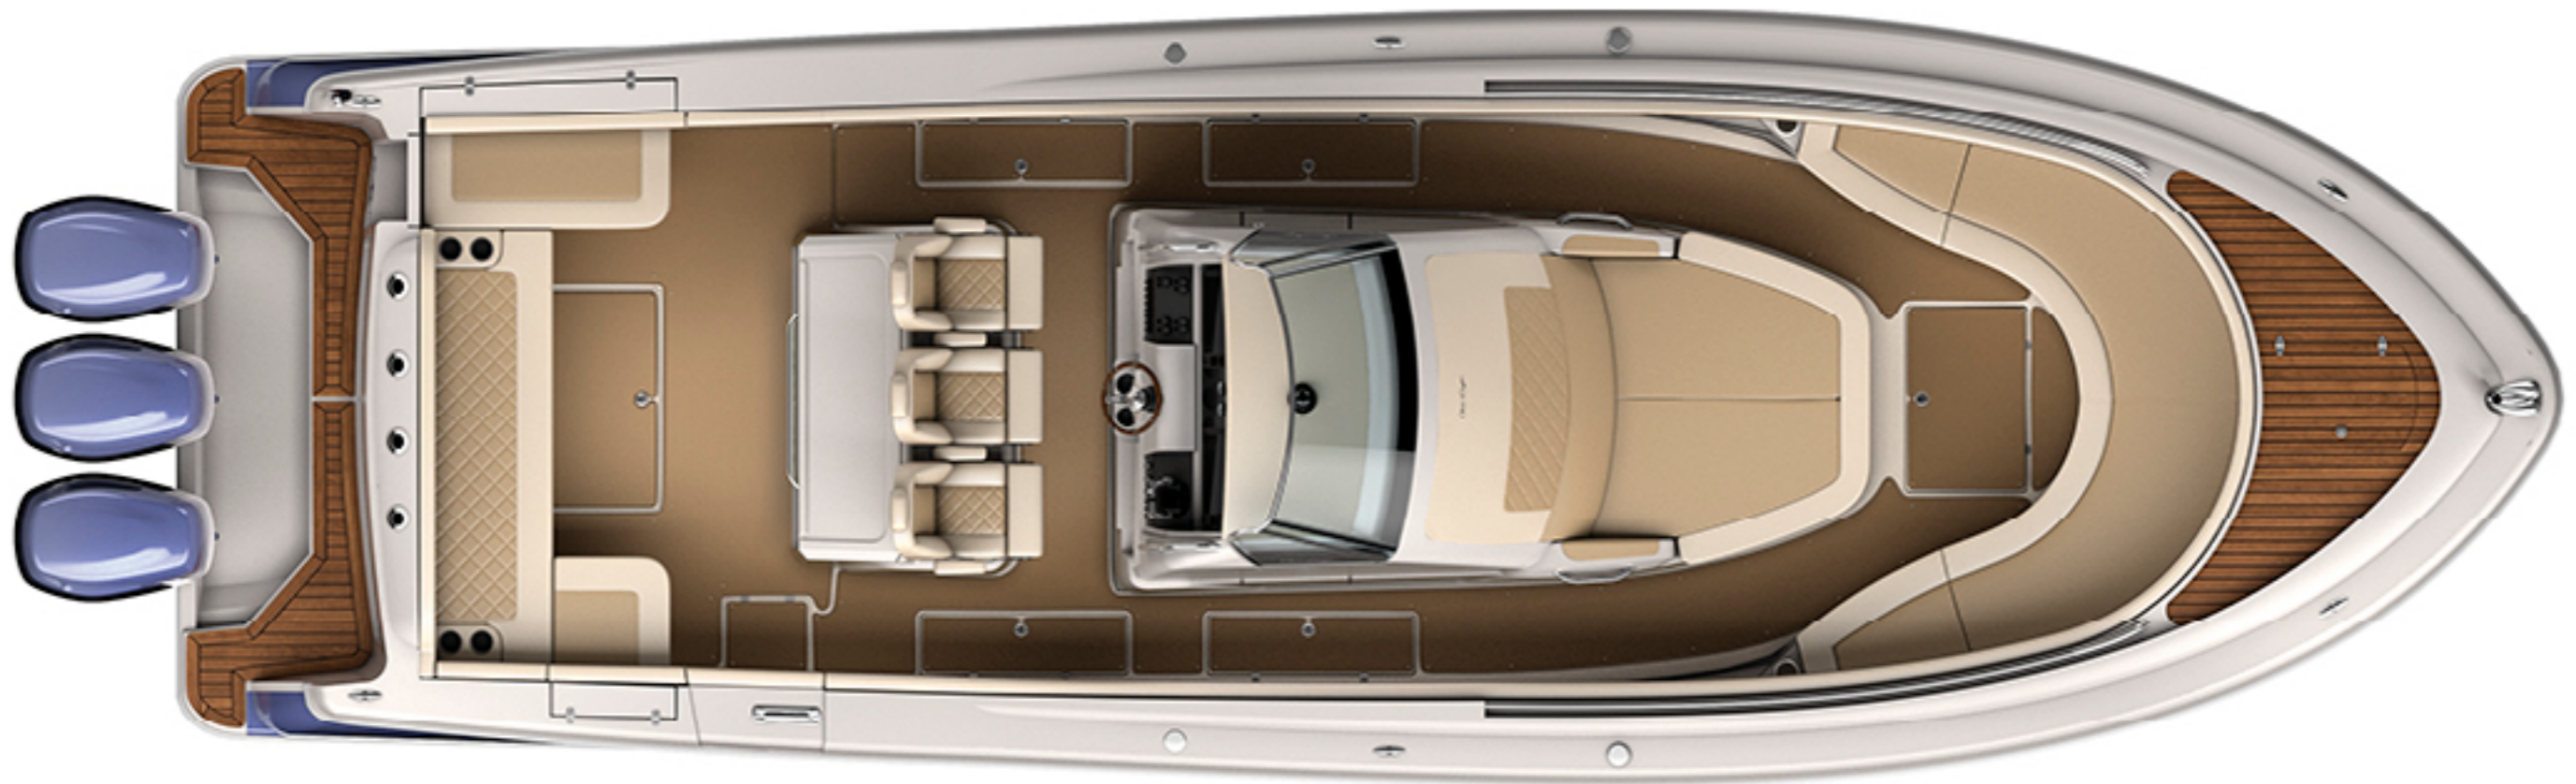

LAYOUT

Chris + Craft

**PETREL GLOBAL SHIPS
& BOATS TRADING LLC**

Business Village-Block B 3d Floor, office
309-310, 221 Al Maktoum Rd, Dubai, UAE
www.petrel-global.com, tel.: +971 52 821 6411

Catalina 34