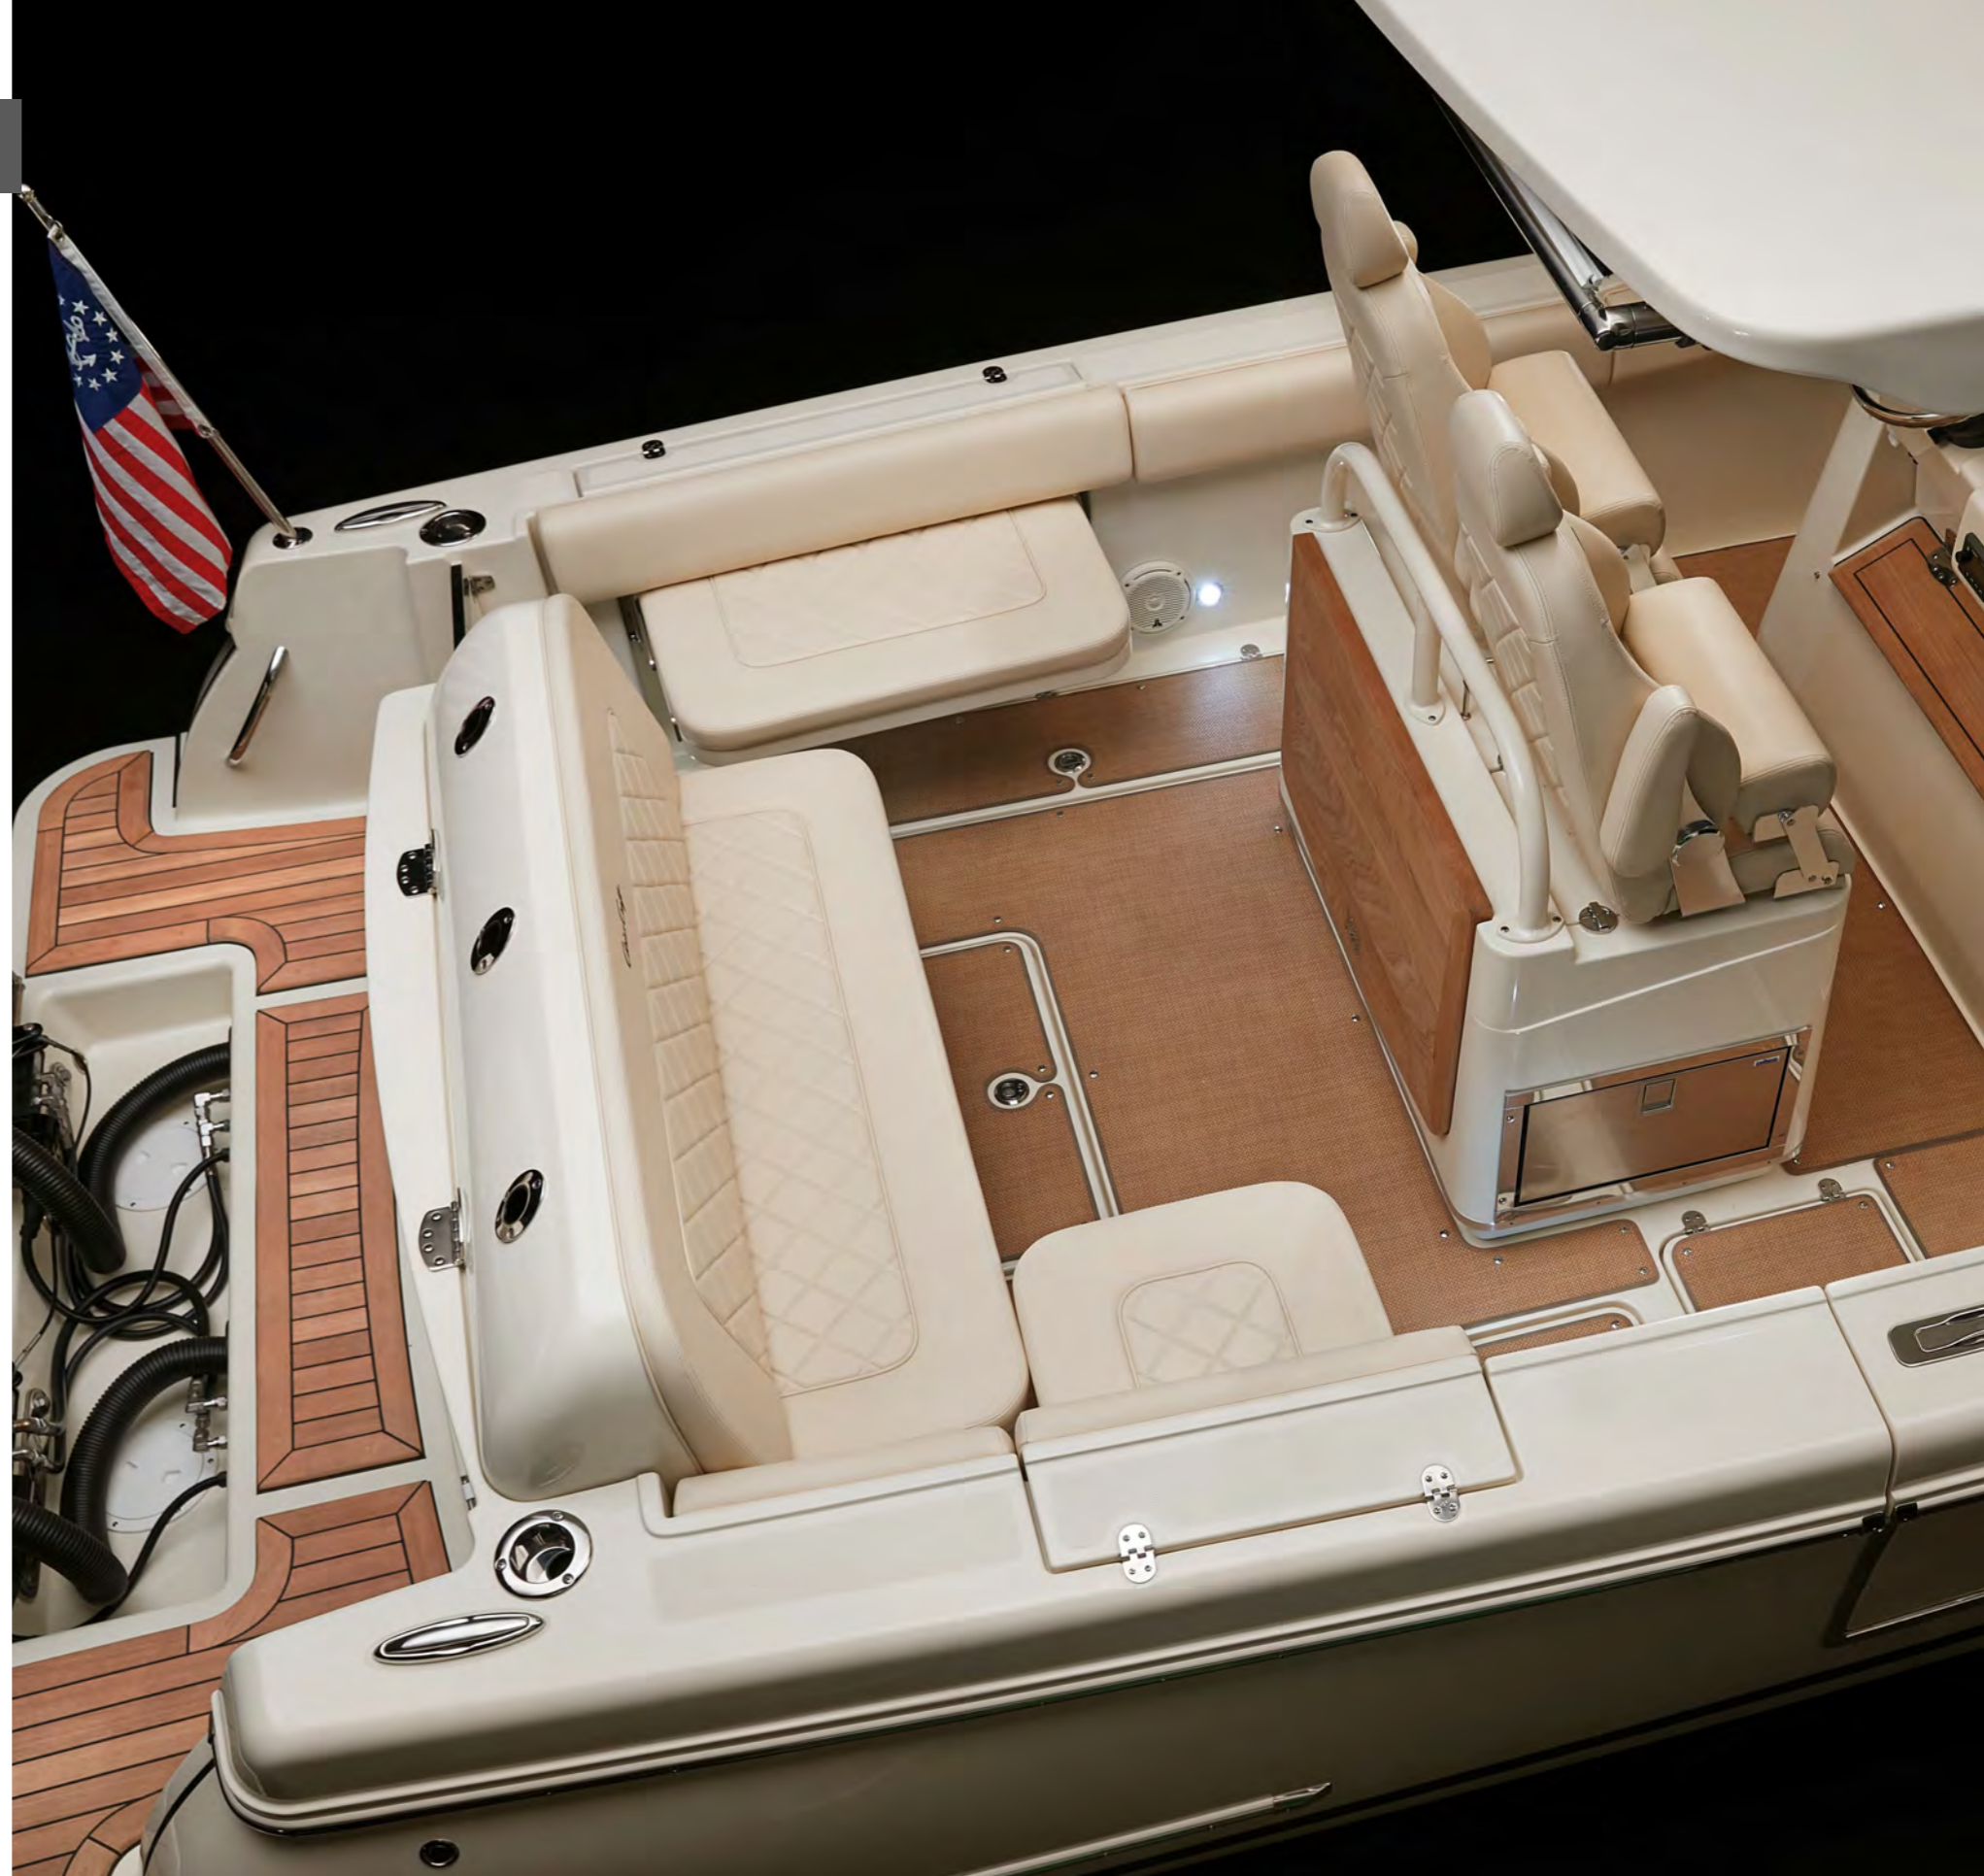

Catalina 30

Standard features

- Synthetic Teak - Foredeck and Anchor Locker
- Synthetic Teak - Footpad / Footrests
- Synthetic Teak - Helm Console / Windshield Accents
- Black Teak Caulk Color
- Teak - Helm Footpad / Footrests
- 5 Year - Component Warranty
- 3 Year - Canvas/Upholstery Warranty
- 5 Year - Transferable Warranty
- Anchor - Bow Locker
- Bow Scuff Plate - Stainless Steel
- Certifications and Standards - NMMA, ABYC, USCG
- Color Selections - Boot Stripe, Multiple Color Selections
- Color Selections - Hull Side, Gelcoat Ivory Cream
- Deck Fill Plates - Stainless Steel
- Deck - Diamond Pattern Non-Skid, Fiberglass
- Flag/Pennant - Emroidered Chris-Craft and US Flag Kit w/ Stainless Steel Magnetic Pole and Base
- Gunnel Trim Rubrail - Molded PVC w/ Stainless Steel Insert
- Hardware - Stainless Steel Bow and Stern Eyes
- Hardware - Stainless Steel Bow Light Cover
- Hardware - Chrome Plated Stainless Steel Fasteners
- Hardware - Stainless Steel Mooring Cleats
- Hardware - Stainless Steel Thru-Hull Fittings
- Hull - Chris-Craft Trademark Tumblehome Design
- Hull - Deep V Bottom w/Flared Bow
- Hull - Deck Joint - Mechanically, Chemically Bonded
- Hull - Stringer System and Liner, 1 Piece Fiberglass Foam Filled for Flotation and Noise Reduction
- Ladder, Swim Platform - Pull Out Aluminum
- Ladder, Side Door
- Ladder, Swim - Stowaway
- Lighting - Navigation Lights, Stainless Steel and International Compliance
- Outboard Engine w/ Stainless Steel Chris-Craft Logo Plates
- Self Draining Cockpit
- Swim Platform - Integral
- Swim Platform Grab Handle - Stainless Steel
- Trim Tabs - Lenco w/Indicators
- Beverage Holders - Stainless Steel
- Bolsters - Padded Gunwale Mounted
- Canvas - Aft Cockpit Seat Cover(s)