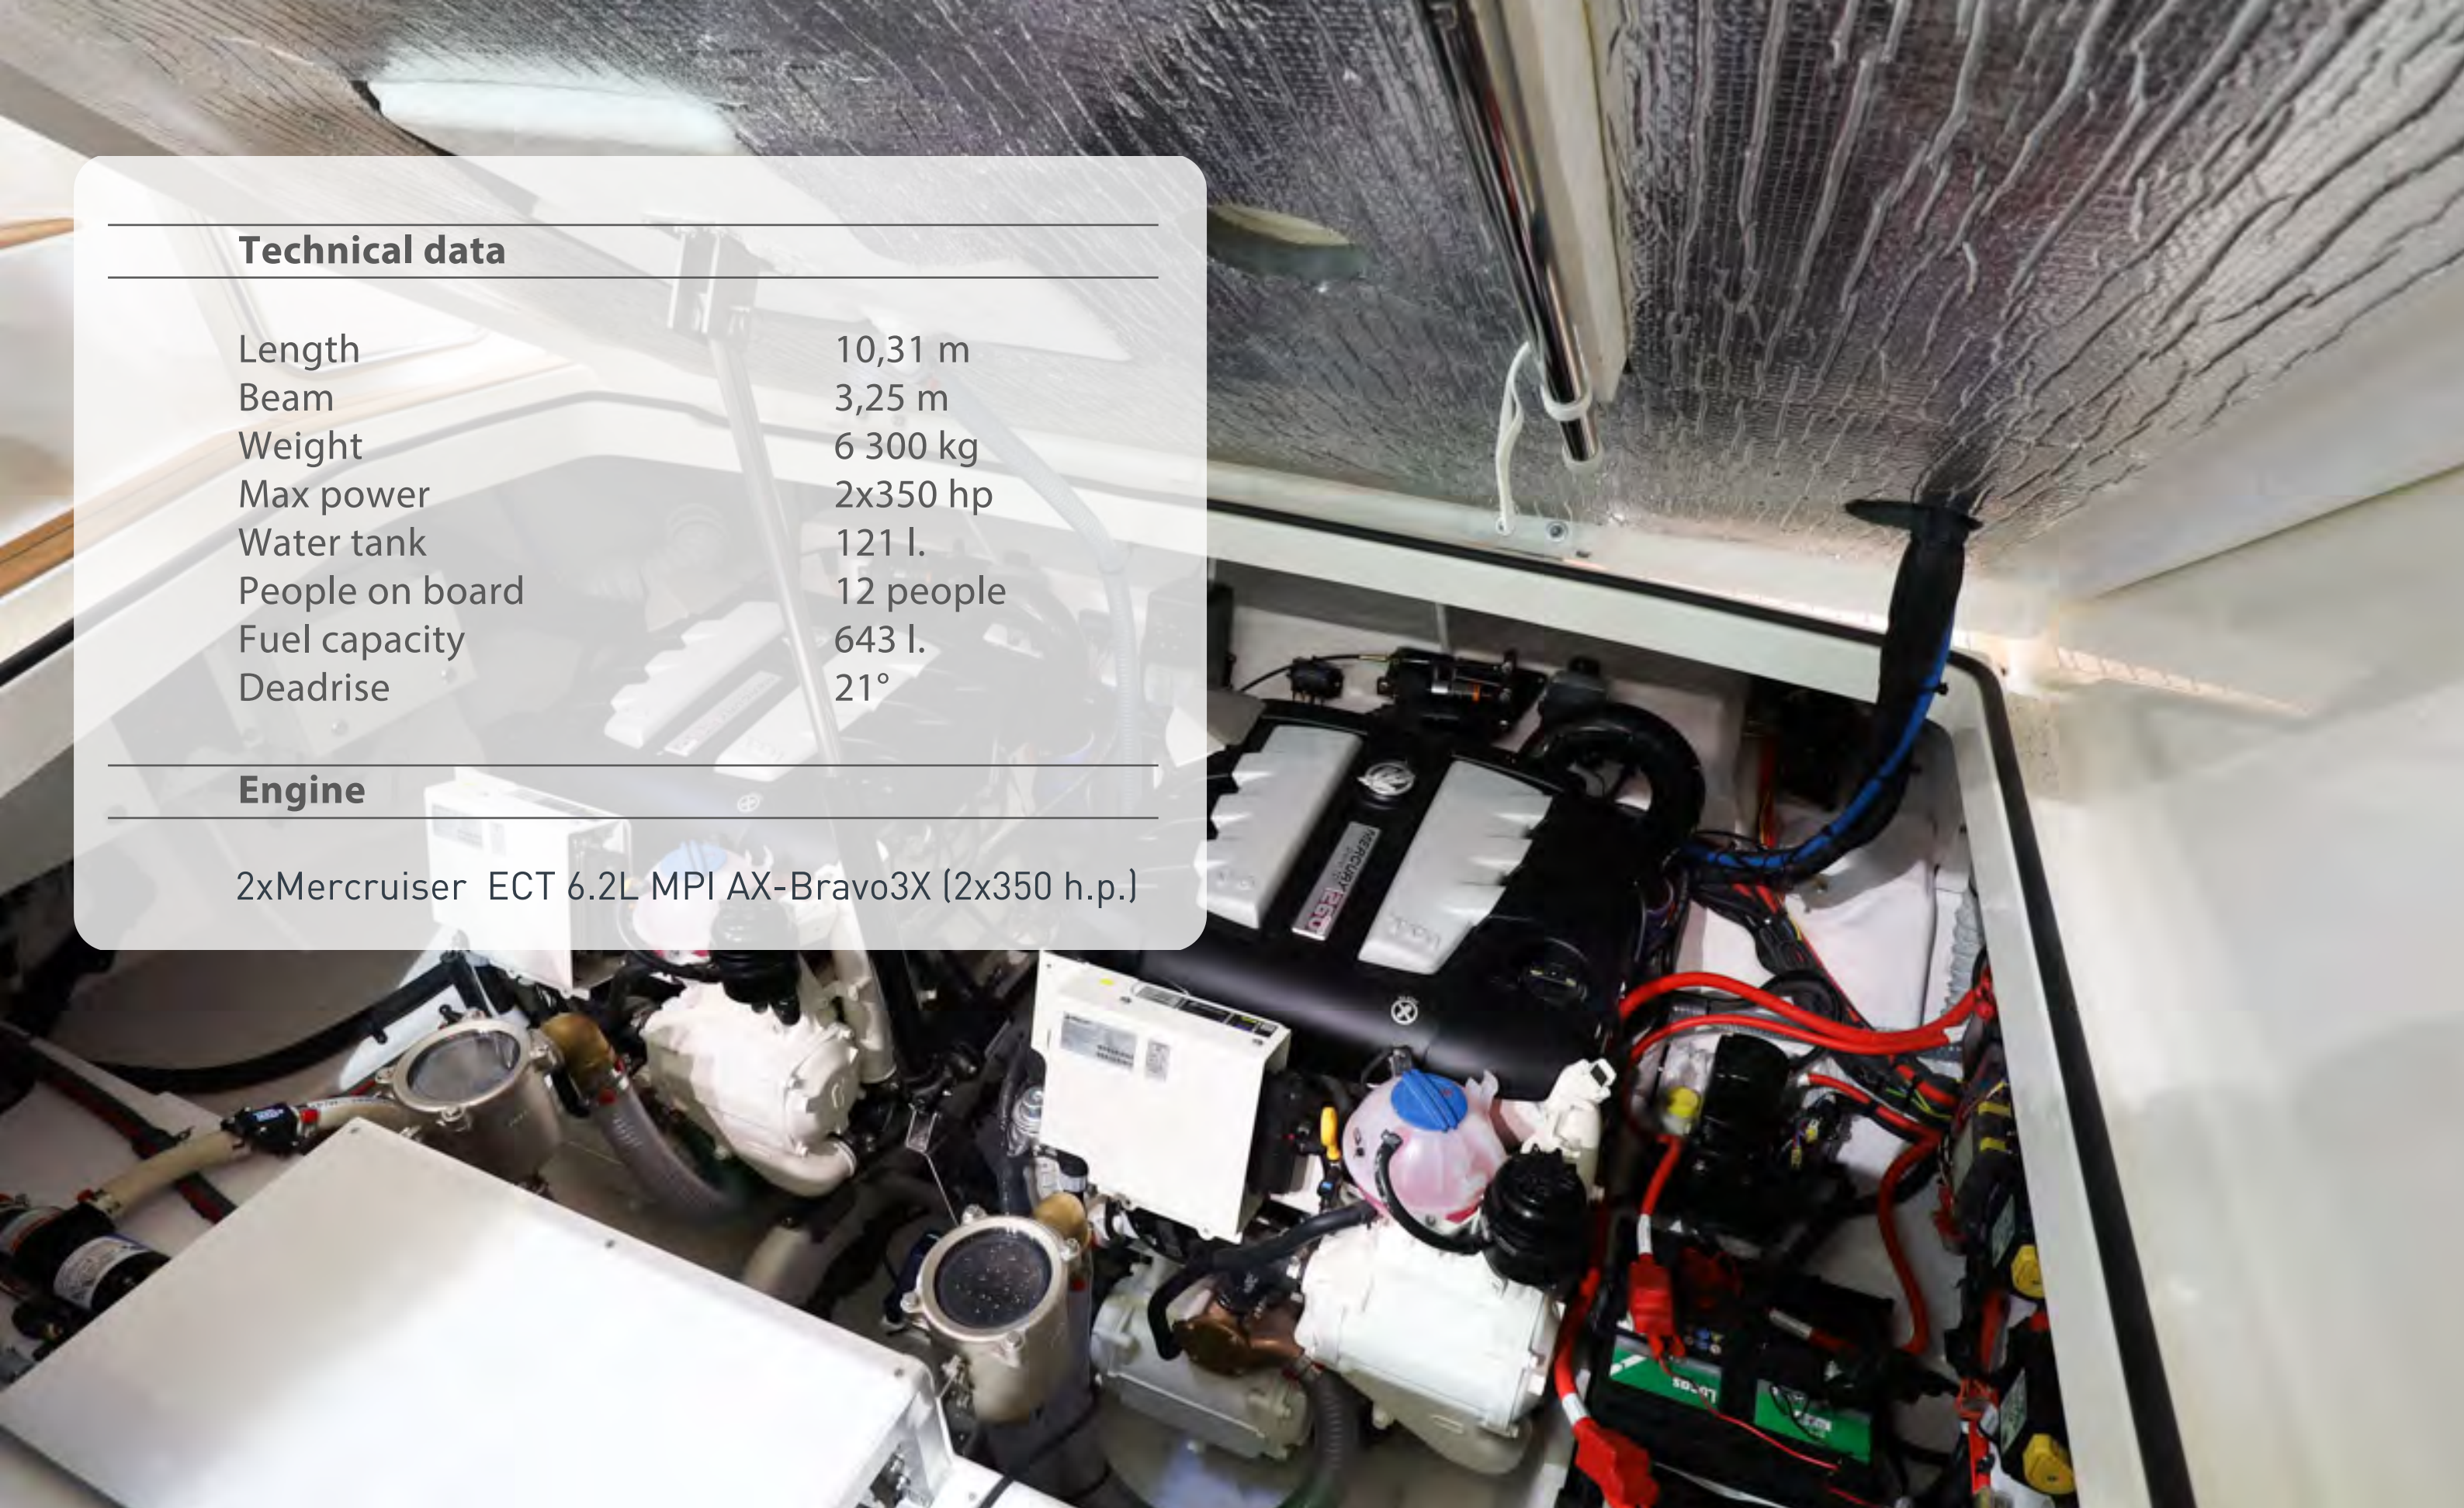

Sea Ray 320 Coupe

3

Technical data

Length	10,31 m
Beam	3,25 m
Weight	6 300 kg
Max power	2x350 hp
Water tank	121 l.
People on board	12 people
Fuel capacity	643 l.
Deadrise	21°

Engine

2xMercuriser ECT 6.2L MPI AX-Bravo3X (2x350 h.p.)